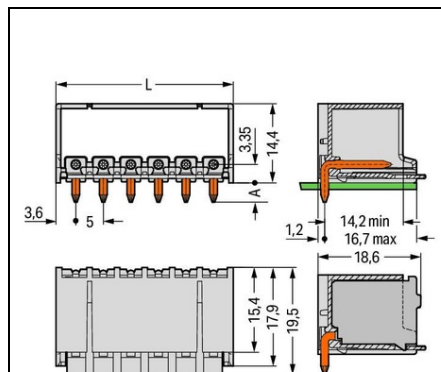

**WAGO THR MALE HEADER; 1.4 MM Å SOLDER PIN; ANGLED; IN
TAPE-AND-REEL PACKAGING; PIN SPACING 5 MM; 5-POLE; LIGHT
GRAY**

Ratings per: IEC/EN 60664-1;
Tensiune nominala (III/3): 250; V
Tensiune nominala de supratensiune (III/3): 4; kV
Tensiune nominala (III/2): 320; V
Tensiune nominala de supratensiune (III/2): 4; kV
Tensiune nominala (II/2): 630; V
Tensiune nominala de supratensiune (II/2): 4; kV
Curent nominal: 16; A
Legend (ratings): (III / 2) % Overvoltage category III / Pollution degree 2;
Tensiune nominala UL (Use Group B): 300; V
Curent nominal UL (Use Group B): 15; A
Tensiune nominala UL (Use Group D): 300; V
Curent nominal UL (Use Group D): 10; A
Certificari: UL 1059;
Total number of potentials: 5;
Numar tipuri de conexiuni: 1;
Numar nivele: 1;
Distanta intre pini: 5 mm / 0.197 inch;
Latime: 27.2 mm / 1.071 inch;
Inaltime: 16.8 mm / 0.661 inch;
Inaltime de la fata: 14.4 mm / 0.567 inch;
Adancime: 19.5 mm / 0.768 inch;
Lungimea pinului de contact: 2,4; mm
Diametrul pinului de contact: 1,4; mm
Diametru placat prin gaura (THR): 1.6 (+0.1) mm;
Tip contact (pluggable connector): Conector tata/fisa;
Connector (connection type): for PCBs;
Mismatching protection: No;
Mating direction to the PCB: 0; °
Locking of plug-in connection: Male locking latch;
PCB contact: THR;
Culoare: light gray;
Material group: I;
Material izolator: Polyphthalamide (PPA GF);
Flammability class per UL94: V0;
Contact material: Cupru electrolitic(ECu);
Contact plating: tin-plated;
Greutate: 6,7; g
Temperatura lucru: -60 ... +100 °C;
Tip ambalare: bag;
Tara de origine: DE;
GTIN: 4055143934664;
Customs tariff number: 85366990990;
Pret: 8,12 lei (TVA inclus)

Detalii online: <https://www.materialelectrice.ro/thr-male-header-1-4-mm-oe-solder-pin-angled-in-tape-and-reel-packaging-pin-spacing-5-mm-5-pole-light-gray-139820>