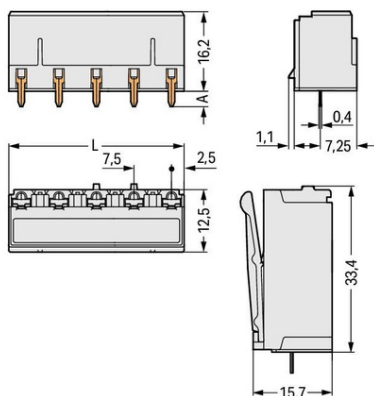

**WAGO THT FEMALE HEADER; 0.4 X 1.3 MM SOLDER PIN; STRAIGHT;
 PIN SPACING 7.5 MM; 3-POLE; LIGHT GRAY**

Ratings per: IEC/EN 60664-1;
 Tensiune nominala (III/3): 400; V
 Tensiune nominala de supratensiune (III/3): 6; kV
 Tensiune nominala (III/2): 630; V
 Tensiune nominala de supratensiune (III/2): 6; kV
 Tensiune nominala (II/2): 1000; V
 Tensiune nominala de supratensiune (II/2): 6; kV
 Curent nominal: 16; A
 Legend (ratings): (III / 2) \hat{a} %™ Overvoltage category III / Pollution degree 2;
 Tensiune nominala UL (Use Group B): 300; V
 Curent nominal UL (Use Group B): 15; A
 Tensiune nominala UL (Use Group D): 300; V
 Curent nominal UL (Use Group D): 10; A
 Certificari: UL 1059;
 Numar poli: 3;
 Total number of potentials: 3;
 Numar tipuri de conexiuni: 1;
 Numar nivele: 1;
 Distanta intre pini: 7,5 mm / 0.295 inch;
 Latime: 20 mm / 0.787 inch;
 Inaltime: 18,6 mm / 0.732 inch;
 Inaltime de la fata: 16,2 mm / 0.638 inch;
 Adancime: 13,6 mm / 0.535 inch;
 Lungimea pinului de contact: 2,4; mm
 Solder pin dimensions: 0,4 x 1,3 mm;
 Diametru placat prin gaura (THR): 1,5 (+0,1) mm;
 Tip contact (pluggable connector): Conector mama/priza;
 Connector (connection type): for PCB;
 Mismatching protection: No;
 Mating direction to the PCB: 90; °
 PCB contact: THR;
 Culoare: light gray;
 Material group: I;
 Material izolator: Polyphthalamide (PPA GF);
 Flammability class per UL94: V0;
 Contact material: Copper alloy;
 Contact plating: tin-plated;
 Fire load: 0,09; MJ
 Greutate: 3,5; g
 Temperatura lucru: -60 ... +100 °C;
 Tip ambalare: BOX;
 Tara de origine: DE;
 GTIN: 4050821396406;
 Customs tariff number: 85366990990;
 Pret: 13,43 lei (TVA inclus)

Detalii online: <https://www.materialelectrice.ro/tht-female-header-0-4-x-1-3-mm-solder-pin-straight-pin-spacing-7-5-mm-3-pole-light-gray-139717>