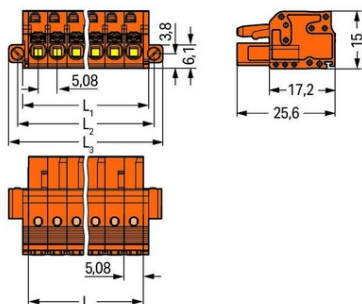

**WAGO 1-CONDUCTOR FEMALE PLUG; PUSH-BUTTON; SCREW  
FLANGE; 2.5 MM<sup>2</sup>; PIN SPACING 5.08 MM; 15-POLE; 2.50 MM<sup>2</sup>;  
ORANGE**

Ratings per: IEC/EN 60664-1;  
Tensiune nominala (III/3): 320; V  
Tensiune nominala de supratensiune (III/3): 4; kV  
Tensiune nominala (III/2): 320; V  
Tensiune nominala de supratensiune (III/2): 4; kV  
Tensiune nominala (II/2): 630; V  
Tensiune nominala de supratensiune (II/2): 4; kV  
Curent nominal: 16; A  
Legend (ratings): (III / 2)  $\hat{a}\%$ ™ Overvoltage category III / Pollution degree 2;  
Tensiune nominala UL (Use Group B): 300; V  
Curent nominal UL (Use Group B): 15; A  
Tensiune nominala UL (Use Group C): 150; V  
Curent nominal UL (Use Group C): 15; A  
Tensiune nominala UL (Use Group D): 300; V  
Curent nominal UL (Use Group D): 10; A  
Certificari: UL 1059;  
Tensiune nominala UL 1977: 600; V  
Curent nominal UL 1977: 15; A  
Tensiune nominala CSA (Use Group B): 300; V  
Curent nominal CSA (Use Group B): 15; A  
Tensiune nominala CSA (Use Group C): 150; V  
Curent nominal CSA (Use Group C): 15; A  
Tensiune nominala CSA (Use Group D): 300; V  
Curent nominal CSA (Use Group D): 10; A  
Tehnologie conexiune: Push-in CAGE CLAMP®;  
Tip actionare: Push-button;  
Solid conductor: 0.2 ... 2.5 mm<sup>2</sup> / 24 ... 12 AWG;  
Fine-stranded conductor: 0.2 ... 2.5 mm<sup>2</sup> / 24 ... 12 AWG;  
Fine-stranded conductor; with insulated ferrule: 0.25 ... 1.5 mm<sup>2</sup>;  
Fine-stranded conductor; with uninsulated ferrule: 0.25 ... 2.5 mm<sup>2</sup>;  
Strip length: 10 ... 11 mm / 0.39 ... 0.43 inch;  
Numar poli: 15;  
Numar total de conexiuni: 15;  
Total number of potentials: 15;  
Numar tipuri de conexiuni: 1;  
Numar nivele: 1;  
Conductor entry direction to mating direction: 0; °  
Distanta intre pini: 5.08 mm / 0.2 inch;  
Latime: 91.1 mm / 3.587 inch;  
Inaltime: 15 mm / 0.591 inch;  
Adancime: 25.6 mm / 1.008 inch;  
Tip contact (pluggable connector): Conector mama/priza;  
Connector (connection type): for conductors;  
Mismatching protection: No;  
Locking of plug-in connection: Screw flange;  
Culoare: orange;  
Material group: I;  
Material izolator: Polyamide 66 (PA 66);  
Flammability class per UL94: V0;  
Clamping spring material: Chrome nickel spring steel (CrNi);  
Contact material: Copper alloy;  
Contact plating: tin-plated;  
Fire load: 0,499; MJ  
Greutate: 24,6; g  
Temperatura lucru: -60 ... +100 °C;  
Product Group: 3 (Multi Conn. System);  
Tip ambalare: BOX;  
Tara de origine: PL;  
GTIN: 4045454874582;  
Customs tariff number: 85366990990;  
Pret: 62,83 lei (TVA inclus)