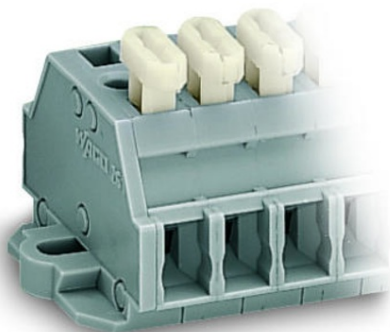

Furnizor: **Sc Trivolt Distribution SRL**
Reg. com.: J23/3300/2016
CIF: RO36421140
Adresa: Strada Apusului nr 3 (primul
sens giratoriu Tehodor Pallady-
Autostrada Soarelui), Catelu, Ilfov
Banca: BRD
IBAN: RO34BRDE441SV13182234410

**WAGO 2-CONDUCTOR TERMINAL STRIP; 2-POLE; ON ONE SIDE
WITH PUSH-BUTTONS; WITH FIXING FLANGES; FOR SCREW OR
SIMILAR MOUNTING TYPES; FIXING HOLE 3.2 MM Å; 2.5 MMÅ²;
CAGE CLAMPÅ; 2,50 MMÅ²; GRAY**

Tensiune nominala (III/3): 500; V
Tensiune nominala de supratensiune (III/3): 6; kV
Curent nominal: 24; A
Legend (ratings): (III / 3) Å%™ Overvoltage category III / Pollution degree 3;
Tehnologie conexiune: CAGE CLAMPÅ;
Tip actionare: Operating tool; Push-button;
Connectable conductor materials: Copper;
Solid conductor: 0.08 ... 2.5 mm² / 28 ... 14 AWG;
Fine-stranded conductor: 0.08 ... 2.5 mm² / 28 ... 14 AWG;
Strip length: 8 ... 9 mm / 0.31 ... 0.35 inch;
Numar poli: 2;
Numar total de conexiuni: 4;
Total number of potentials: 2;
Numar nivele: 1;
Wiring type: Side-entry wiring;
Latime: 25.6 mm / 1.008 inch;
Inaltime de la fata: 23.2 mm / 0.913 inch;
Adancime: 28 mm / 1.102 inch;
Module Latime: 6 mm / 0.236 inch;
Design: horizontal;
Tip montaj: Mounting flange;
Marking level: Side marking;
Culoare: gray;
Fire load: 0,128; MJ
Greutate: 6,1; g
Tip ambalare: BOX;
Tara de origine: DE;
GTIN: 4044918626774;
Customs tariff number: 85369010000;
Pret: 6,08 lei (TVA inclus)

Detalii online: <https://www.materialeelectrice.ro/2-conductor-terminal-strip-2-pole-on-one-side-with-push-buttons-with-fixing-flanges-for-screw-or-similar-mounting-types-fixing-hole-3-2-mm-oe-2-5-mm2-cage-clamp-2-50-mm2-gray-136073>