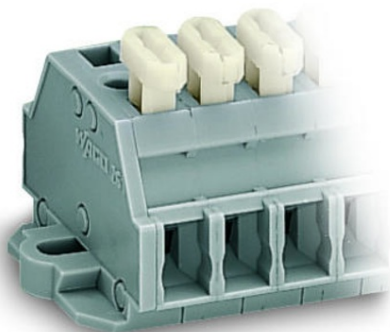

Furnizor: **Sc Trivolt Distribution SRL**
Reg. com.: J23/3300/2016
CIF: RO36421140
Adresa: Strada Apusului nr 3 (primul
sens giratoriu Tehodor Pallady-
Autostrada Soarelui), Catelu, Ilfov
Banca: BRD
IBAN: RO34BRDE441SV13182234410

**WAGO 2-CONDUCTOR TERMINAL STRIP; 3-POLE; ON ONE SIDE
WITH PUSH-BUTTONS; WITH FIXING FLANGES; FOR SCREW OR
SIMILAR MOUNTING TYPES; FIXING HOLE 3.2 MM Å; 2.5 MMÅ²;
CAGE CLAMPÅ; 2,50 MMÅ²; GRAY**

Tensiune nominala (III/3): 500; V
Tensiune nominala de supratensiune (III/3): 6; kV
Curent nominal: 24; A
Legend (ratings): (III / 3) Å%™ Overvoltage category III / Pollution degree 3;
Tehnologie conexiune: CAGE CLAMPÅ;
Tip actionare: Operating tool; Push-button;
Connectable conductor materials: Copper;
Solid conductor: 0,08 ... 2,5 mm² / 28 ... 14 AWG;
Fine-stranded conductor: 0,08 ... 2,5 mm² / 28 ... 14 AWG;
Strip length: 8 ... 9 mm / 0.31 ... 0.35 inch;
Numar poli: 3;
Numar total de conexiuni: 6;
Total number of potentials: 3;
Numar nivele: 1;
Wiring type: Side-entry wiring;
Latime: 31,6 mm / 1.244 inch;
Inaltime de la fata: 23,2 mm / 0.913 inch;
Adancime: 28 mm / 1.102 inch;
Module Latime: 6 mm / 0.236 inch;
Design: horizontal type;
Tip montaj: Mounting flange;
Marking level: Side marking;
Culoare: gray;
Fire load: 0,177; MJ
Greutate: 8,7; g
Tip ambalare: BOX;
Tara de origine: DE;
GTIN: 4044918626798;
Customs tariff number: 85369010000;
Pret: 8,78 lei (TVA inclus)

Detalii online: <https://www.materialelectrice.ro/2-conductor-terminal-strip-3-pole-on-one-side-with-push-buttons-with-fixing-flanges-for-screw-or-similar-mounting-types-fixing-hole-3-2-mm-oe-2-5-mm2-cage-clamp-2-50-mm2-gray-136072>