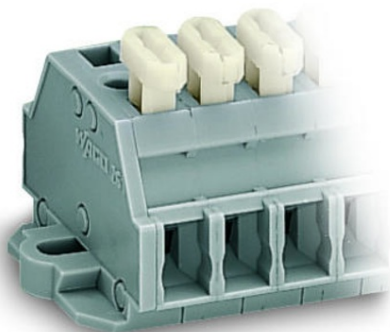

Furnizor: **Sc Trivolt Distribution SRL**
Reg. com.: J23/3300/2016
CIF: RO36421140
Adresa: Strada Apusului nr 3 (primul
sens giratoriu Tehodor Pallady-
Autostrada Soarelui), Catelu, Ilfov
Banca: BRD
IBAN: RO34BRDE441SV13182234410

**WAGO 2-CONDUCTOR TERMINAL STRIP; 11-POLE; ON ONE SIDE
WITH PUSH-BUTTONS; WITH FIXING FLANGES; FOR SCREW OR
SIMILAR MOUNTING TYPES; FIXING HOLE 3.2 MM Å; 2.5 MMÅ²;
CAGE CLAMPÅ; 2,50 MMÅ²; GRAY**

Tensiune nominala (III/3): 500; V
Tensiune nominala de supratensiune (III/3): 6; kV
Curent nominal: 24; A
Legend (ratings): (III / 3) Å%™ Overvoltage category III / Pollution degree 3;
Tehnologie conexiune: CAGE CLAMPÅ;
Tip actionare: Operating tool; Push-button;
Connectable conductor materials: Copper;
Solid conductor: 0.08 ... 2.5 mm² / 28 ... 14 AWG;
Fine-stranded conductor: 0.08 ... 2.5 mm² / 28 ... 14 AWG;
Strip length: 8 ... 9 mm / 0.31 ... 0.35 inch;
Numar poli: 11;
Numar total de conexiuni: 22;
Total number of potentials: 11;
Numar nivele: 1;
Wiring type: Side-entry wiring;
Latime: 79.6 mm / 3.134 inch;
Inaltime de la fata: 23.2 mm / 0.913 inch;
Adancime: 28 mm / 1.102 inch;
Module Latime: 6 mm / 0.236 inch;
Design: horizontal;
Tip montaj: Mounting flange;
Marking level: Side marking;
Culoare: gray;
Fire load: 0,569; MJ
Greutate: 9,9; g
Tip ambalare: BOX;
Tara de origine: DE;
GTIN: 4044918626958;
Customs tariff number: 85369010000;
Pret: 29,96 lei (TVA inclus)

Detalii online: <https://www.materialeelectriche.ro/2-conductor-terminal-strip-11-pole-on-one-side-with-push-buttons-with-fixing-flanges-for-screw-or-similar-mounting-types-fixing-hole-3-2-mm-oe-2-5-mm2-cage-clamp-2-50-mm2-gray-136059>