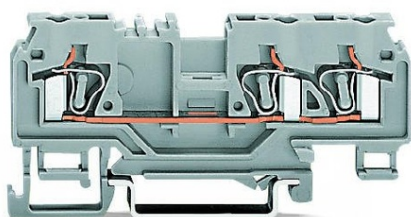

WAGO 3-CONDUCTOR THROUGH TERMINAL BLOCK; 4 MM²; WITH TEST PORT; WITH SHIELD CONTACT; CENTER MARKING; FOR DIN-RAIL 35 X 15 AND 35 X 7.5; CAGE CLAMP®; 4,00 MM²; ORANGE

Ratings per: IEC/EN 60947-7-1;
Tensiune nominala (III/3): 400; V
Tensiune nominala de supratensiune (III/3): 6; kV
Curent nominal: 25; A
Legend (ratings): (III / 3) %TM Overvoltage category III / Pollution degree 3;
Tehnologie conexiune: CAGE CLAMP®;
Tip actionare: Operating tool;
Connectable conductor materials: Copper;
Solid conductor: 0,08 ... 4 mm² / 28 ... 12 AWG;
Fine-stranded conductor: 0,08 ... 4 mm² / 28 ... 12 AWG;
Strip length: 8 ... 9 mm / 0.31 ... 0.35 inch;
Numar total de conexiuni: 3;
Total number of potentials: 1;
Numar nivele: 1;
Wiring type: Front-entry wiring;
Latime: 5 mm / 0.197 inch;
Inaltime from upper-edge of DIN-rail: 29 mm / 1.142 inch;
Adancime: 92,5 mm / 3.642 inch;
Design: horizontal type;
Tip montaj: DIN-35 rail;
Marking level: Center marking;
Culoare: orange;
Material izolator: Polyamide 66 (PA 66);
Fire load: 0,147; MJ
Greutate: 10,7; g
Product Group: 1 (Rail Mounted Terminal Blocks);
Tip ambalare: BOX;
Tara de origine: DE;
GTIN: 4017332363822;
Customs tariff number: 85369010000;
Pret: 12,88 lei (TVA inclus)

Detalii online: <https://www.materialelectrice.ro/3-conductor-through-terminal-block-4-mm2-with-test-port-with-shield-contact-center-marking-for-din-rail-35-x-15-and-35-x-7-5-cage-clamp-4-00-mm2-orange-136058>