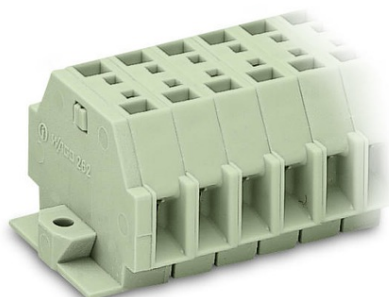

**WAGO 2-CONDUCTOR TERMINAL STRIP; SUITABLE FOR EX E II APPLICATIONS; 11-POLE; WITHOUT PUSH-BUTTONS; WITH FIXING FLANGES; FOR SCREW OR SIMILAR MOUNTING TYPES; FIXING HOLE 3.2 MM  $\tilde{}$ ; 4 MM $\hat{}$ ; CAGE CLAMP $\hat{}$ ; 4,00 MM $\hat{}$ ; LIGHT GRAY**

Tensiune nominala EN (Ex e II): 550; V  
Curent nominal (Ex e II): 23; A  
Tehnologie conexiune: CAGE CLAMP $\hat{}$ ;  
Tip actionare: Operating tool;  
Connectable conductor materials: Copper;  
Solid conductor: 0.5 ... 4 mm $^2$  / 20 ... 12 AWG;  
Fine-stranded conductor: 0.5 ... 4 mm $^2$  / 20 ... 12 AWG;  
Strip length: 9 ... 10 mm / 0.35 ... 0.39 inch;  
Numar poli: 11;  
Numar total de conexiuni: 22;  
Total number of potentials: 11;  
Numar nivele: 1;  
Wiring type: Side-entry wiring;  
Latime: 91.5 mm / 3.602 inch;  
Inaltime de la fata: 23 mm / 0.906 inch;  
Adancime: 33.5 mm / 1.319 inch;  
Module Latime: 7 mm / 0.276 inch;  
Design: horizontal;  
Tip montaj: Mounting flange;  
Marking level: Side marking;  
Culoare: light gray;  
Fire load: 0,903; MJ  
Greutate: 49,5; g  
Tip ambalare: BOX;  
Tara de origine: DE;  
GTIN: 4044918640008;  
Customs tariff number: 85369010000;  
Pret: 42,93 lei (TVA inclus)

Detalii online: <https://www.materialelectrice.ro/2-conductor-terminal-strip-suitable-for-ex-e-ii-applications-11-pole-without-push-buttons-with-fixing-flanges-for-screw-or-similar-mounting-types-fixing-hole-3-2-mm-oe-4-mm2-cage-clamp-4-00-mm2-light-gray-136005>