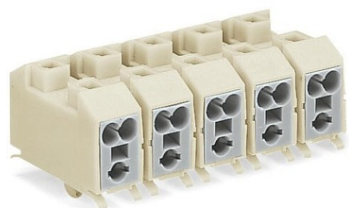

### **WAGO POWER SUPPLY CONNECTOR**

Tensiune nominala (III/2): 400; V  
Tensiune nominala de supratensiune (III/2): 4; kV  
Curent nominal: 18; A  
Legend (ratings): (III / 2) â‰‰™ Overvoltage category III / Pollution degree 2;  
Certificari: UL 1059;  
Tehnologie conexiune: PUSH WIRE®;  
Strip length: 8 ... 9 mm / 0.31 ... 0.35 inch;  
Numar poli: 3;  
Numar total de conexiuni: 12;  
Total number of potentials: 3;  
Numar tipuri de conexiuni: 1;  
Latime: 28,5 mm / 1.122 inch;  
Inaltime: 19,5 mm / 0.767 inch;  
Adancime: 24,5 mm / 0.965 inch;  
Fire load: 0,162; MJ  
Greutate: 10,5; g  
Product Group: 8 (Misc. Chassis Mount Blocks);  
Tip ambalare: bag;  
GTIN: 4044918429887;  
Pret: 6,93 lei (TVA inclus)