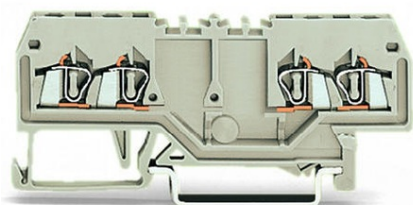

**WAGO DOUBLE POTENTIAL TERMINAL BLOCK; 1.5 MM<sup>2</sup>; SUITABLE FOR EX E II APPLICATIONS; WITH DOUBLE, CENTER MARKER SLOT; FOR DIN-RAIL 35 X 15 AND 35 X 7.5; CAGE CLAMP®; 1,50 MM<sup>2</sup>; LIGHT GRAY**

Ratings per: IEC/EN 60947-7-1;  
Tensiune nominala EN (Ex e II): 550; V  
Curent nominal (Ex e II): 15; A  
Tehnologie conexiune: CAGE CLAMP®;  
Tip actionare: Operating tool;  
Connectable conductor materials: Copper;  
Solid conductor: 0.08 ... 1.5 mm<sup>2</sup> / 28 ... 16 AWG;  
Fine-stranded conductor: 0.08 ... 1.5 mm<sup>2</sup> / 28 ... 16 AWG;  
Strip length: 8 ... 9 mm / 0.31 ... 0.35 inch;  
Numar total de conexiuni: 4;  
Total number of potentials: 2;  
Numar nivele: 1;  
Wiring type: Front-entry wiring;  
Latime: 4 mm / 0.157 inch;  
Inaltime from upper-edge of DIN-rail: 27 mm / 1.063 inch;  
Adancime: 73 mm / 2.874 inch;  
Design: horizontal;  
Tip montaj: DIN-35 rail;  
Marking level: Center marking;  
Culoare: light gray;  
Material izolator: Polyamide 66 (PA 66);  
Fire load: 0,114; MJ  
Greutate: 5,9; g  
Product Group: 1 (Rail Mounted Terminal Blocks);  
Tip ambalare: BOX;  
Tara de origine: DE;  
GTIN: 4044918506571;  
Customs tariff number: 85369010000;  
Pret: 9,25 lei (TVA inclus)

Detalii online: <https://www.materialelectrice.ro/double-potential-terminal-block-1-5-mm2-suitable-for-ex-e-ii-applications-with-double-center-marker-slot-for-din-rail-35-x-15-and-35-x-7-5-cage-clamp-1-50-mm2-light-gray-135362>