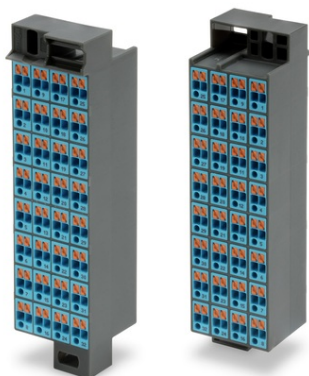

Furnizor: **Sc Trivolt Distribution SRL**
Reg. com.: J23/3300/2016
CIF: RO36421140
Adresa: Strada Apusului nr 3 (primul
sens giratoriu Tehodor Pallady-
Autostrada Soarelui), Catelu, Ilfov
Banca: BRD
IBAN: RO34BRDE441SV13182234410

**WAGO MATRIX PATCHBOARD; 32-POLE; MARKING 1-32; COLOR OF
MODULES: BLUE; FOR 19" RACKS; 1,50 MM²; DARK GRAY**

Tesiune nominala (III/3): 800; V
Tensiune nominala de supratensiune (III/3): 8; kV
Curent nominal: 10; A
Legend (ratings): (III / 3) \hat{a} %™ Overvoltage category III / Pollution degree 3;
Connection type (1): Side 1;
Tehnologie conexiune: Push-in CAGE CLAMP®;
Number of connection points (connection type): 2;
Tip actionare: Operating tool; Push-button;
Connectable conductor materials: Copper;
Solid conductor: 0,2 ... 1,5 mm² / 24 ... 16 AWG;
Fine-stranded conductor: 0,08 ... 1,5 mm² / 28 ... 16 AWG;
Fine-stranded conductor; with insulated ferrule: 0,25 ... 1 mm² / 22 ... 18 AWG;
Fine-stranded conductor; with uninsulated ferrule: 0,25 ... 1,5 mm² / 22 ... 16 AWG;
Strip length: 10 mm / 0.39 inch;
Numar poli: 32;
Connection type 2: Side 2;
Number of connection points: 2;
Wiring type: Front-entry wiring;
Latime: 34,6 mm / 1.362 inch;
Inaltime: 131,9 mm / 5.193 inch;
Adancime: 33,4 mm / 1.315 inch;
Design: slimline;
Marking: 1 ... 32;
Culoare: dark gray;
Module Culoare: blue;
Greutate: 120; g
Tip ambalare: BOX;
Tara de origine: DE;
GTIN: 4055143652568;
Customs tariff number: 85369010000;
Pret: 367,00 lei (TVA inclus)

Detalii online: <https://www.materialelectrice.ro/matrix-patchboard-32-pole-marking-1-32-color-of-modules-blue-for-19-racks-1-50-mm2-dark-gray-134397>