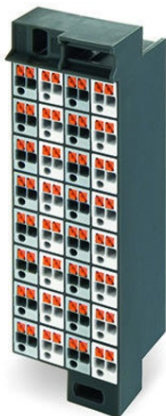

Furnizor: **Sc Trivolt Distribution SRL**
Reg. com.: J23/3300/2016
CIF: RO36421140
Adresa: Strada Apusului nr 3 (primul
sens giratoriu Tehodor Pallady-
Autostrada Soarelui), Catelu, Ilfov
Banca: BRD
IBAN: RO34BRDE441SV13182234410

**WAGO MATRIX PATCHBOARD; 32-POLE; MARKING 33-64; COLOR OF
MODULES: BLUE; FOR 19" RACKS; 1,50 MM²; DARK GRAY**

Tesiune nominala (III/3): 800; V
Tensiune nominala de supratensiune (III/3): 8; kV
Curent nominal: 10; A
Legend (ratings): (III / 3) $\hat{\%}$ ™ Overvoltage category III / Pollution degree 3;
Connection type (1): Side 1;
Tehnologie conexiune: Push-in CAGE CLAMP®;
Number of connection points (connection type): 2;
Tip actionare: Operating tool; Push-button;
Connectable conductor materials: Copper;
Solid conductor: 0.2 ... 1.5 mm² / 24 ... 16 AWG;
Fine-stranded conductor: 0.08 ... 1.5 mm² / 28 ... 16 AWG;
Fine-stranded conductor; with insulated ferrule: 0.25 ... 1 mm² / 22 ... 18 AWG;
Fine-stranded conductor; with uninsulated ferrule: 0.25 ... 1.5 mm² / 22 ... 16 AWG;
Strip length: 10 mm / 0.39 inch;
Numar poli: 32;
Connection type 2: Side 2;
Number of connection points: 2;
Wiring type: Front-entry wiring;
Latime: 34.6 mm / 1.362 inch;
Inaltime: 131.9 mm / 5.193 inch;
Adancime: 33.4 mm / 1.315 inch;
Design: slimline;
Marking: 33 ... 64;
Culoare: dark gray;
Module Culoare: blue;
Greutate: 120; g
Tip ambalare: BOX;
Tara de origine: DE;
GTIN: 4055143652582;
Customs tariff number: 85369010000;
Pret: 366,91 lei (TVA inclus)

Detalii online: <https://www.materialelectrice.ro/matrix-patchboard-32-pole-marking-33-64-color-of-modules-blue-for-19-racks-1-50-mm2-dark-gray-134392>