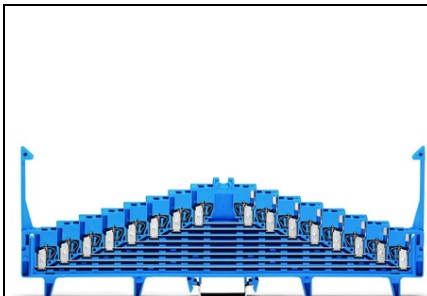

**WAGO 8-LEVEL TERMINAL BLOCK FOR MATRIX PATCHING; FOR 35
X 7.5 MOUNTING RAIL; 1,50 MM²; BLUE**

Tesiune nominala (III/3): 250; V
Tensiune nominala de supratensiune (III/3): 4; kV
Curent nominal: 10; A
Legend (ratings): (III / 3) \hat{a} %TM Overvoltage category III / Pollution degree 3;
Tehnologie conexiune: CAGE CLAMP®;
Tip actionare: Operating tool;
Connectable conductor materials: Copper;
Solid conductor: 0.08 ... 1.5 mm² / 28 ... 16 AWG;
Fine-stranded conductor: 0.08 ... 1.5 mm² / 28 ... 16 AWG;
Strip length: 8 ... 10 mm / 0.31 ... 0.39 inch;
Numar total de conexiuni: 32;
Total number of potentials: 8;
Numar nivele: 8;
Wiring type: Front-entry wiring;
Latime: 7.62 mm / 0.3 inch;
Inaltime from upper-edge of DIN-rail: 76 mm / 2.992 inch;
Adancime: 226 mm / 8.898 inch;
Design: horizontal;
Tip montaj: DIN-35 rail;
Marking: 7-6-5-4-3-2-1-0--0-1-2-3-4-5-6-7;
Marking level: Center marking;
Culoare: blue;
Material izolator: Polyamide 66 (PA 66);
Fire load: 1,187; MJ
Greutate: 73,8; g
Tip ambalare: BOX;
Tara de origine: DE;
GTIN: 4045454187286;
Customs tariff number: 85369010000;
Pret: 107,09 lei (TVA inclus)

Detalii online: <https://www.materialeelectrice.ro/8-level-terminal-block-for-matrix-patching-for-35-x-7-5-mounting-rail-1-50-mm2-blue-134390>