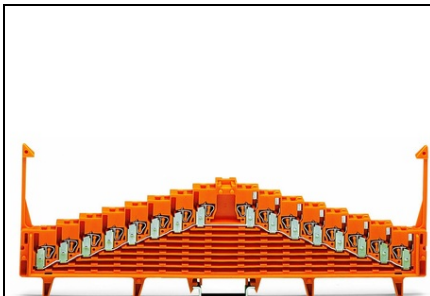

**WAGO 8-LEVEL SAME POTENTIAL TERMINAL BLOCK; FOR 35 X 7.5
MOUNTING RAIL; 1,50 MM²; LIGHT GRAY**

Tesiune nominala (III/3): 250; V
Tensiune nominala de supratensiune (III/3): 4; kV
Curent nominal: 18; A
Legend (ratings): (III / 3) \hat{a} %TM Overvoltage category III / Pollution degree 3;
Tehnologie conexiune: CAGE CLAMP®;
Tip actionare: Operating tool;
Connectable conductor materials: Copper;
Solid conductor: 0.08 ... 1.5 mm² / 28 ... 16 AWG;
Fine-stranded conductor: 0.08 ... 1.5 mm² / 28 ... 16 AWG;
Strip length: 8 ... 10 mm / 0.31 ... 0.39 inch;
Numar total de conexiuni: 32;
Total number of potentials: 1;
Numar nivele: 8;
Wiring type: Front-entry wiring;
Latime: 7.62 mm / 0.3 inch;
Inaltime from upper-edge of DIN-rail: 76 mm / 2.992 inch;
Adancime: 226 mm / 8.898 inch;
Design: horizontal;
Tip montaj: DIN-35 rail;
Marking: 7-6-5-4-3-2-1-0--0-1-2-3-4-5-6-7;
Marking level: Center marking;
Culoare: light gray;
Material izolator: Polyamide 66 (PA 66);
Fire load: 1,187; MJ
Greutate: 61,9; g
Tip ambalare: BOX;
Tara de origine: DE;
GTIN: 4045454187590;
Customs tariff number: 85369010000;
Pret: 94,98 lei (TVA inclus)

Detalii online: <https://www.materialeelectrice.ro/8-level-same-potential-terminal-block-for-35-x-7-5-mounting-rail-1-50-mm2-light-gray-134379>