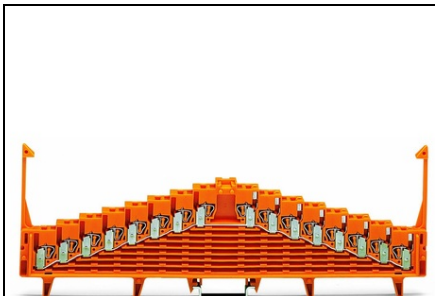

**WAGO 8-LEVEL SAME POTENTIAL TERMINAL BLOCK; FOR 35 X 15
MOUNTING RAIL; 1,50 MM²; ORANGE**

Tesiune nominala (III/3): 250; V
Tensiune nominala de supratensiune (III/3): 4; kV
Curent nominal: 18; A
Legend (ratings): (III / 3) \hat{a} %TM Overvoltage category III / Pollution degree 3;
Tehnologie conexiune: CAGE CLAMP®;
Tip actionare: Operating tool;
Connectable conductor materials: Copper;
Solid conductor: 0.08 ... 1.5 mm² / 28 ... 16 AWG;
Fine-stranded conductor: 0.08 ... 1.5 mm² / 28 ... 16 AWG;
Strip length: 8 ... 10 mm / 0.31 ... 0.39 inch;
Numar total de conexiuni: 32;
Total number of potentials: 1;
Numar nivele: 8;
Wiring type: Front-entry wiring;
Latime: 7.62 mm / 0.3 inch;
Inaltime from upper-edge of DIN-rail: 58.5 mm / 2.303 inch;
Adancime: 226 mm / 8.898 inch;
Design: horizontal;
Tip montaj: DIN-35 rail;
Marking: 7-6-5-4-3-2-1-0--0-1-2-3-4-5-6-7;
Marking level: Center marking;
Culoare: orange;
Material izolator: Polyamide 66 (PA 66);
Fire load: 1,187; MJ
Greutate: 61,7; g
Tip ambalare: BOX;
Tara de origine: DE;
GTIN: 4045454188313;
Customs tariff number: 85369010000;
Pret: 94,37 lei (TVA inclus)

Detalii online: <https://www.materialeelectrice.ro/8-level-same-potential-terminal-block-for-35-x-15-mounting-rail-1-50-mm2-orange-134369>