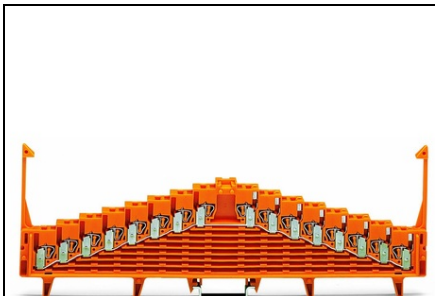

**WAGO 8-LEVEL SAME POTENTIAL TERMINAL BLOCK; FOR 35 X 15
MOUNTING RAIL; 1,50 MM²; LIGHT GRAY**

Tesiune nominala (III/3): 250; V
Tensiune nominala de supratensiune (III/3): 4; kV
Curent nominal: 18; A
Legend (ratings): (III / 3) \hat{a} %TM Overvoltage category III / Pollution degree 3;
Tehnologie conexiune: CAGE CLAMP®;
Tip actionare: Operating tool;
Connectable conductor materials: Copper;
Solid conductor: 0.08 ... 1.5 mm² / 28 ... 16 AWG;
Fine-stranded conductor: 0.08 ... 1.5 mm² / 28 ... 16 AWG;
Strip length: 8 ... 10 mm / 0.31 ... 0.39 inch;
Numar total de conexiuni: 32;
Total number of potentials: 1;
Numar nivele: 8;
Wiring type: Front-entry wiring;
Latime: 7.62 mm / 0.3 inch;
Inaltime from upper-edge of DIN-rail: 76 mm / 2.992 inch;
Adancime: 226 mm / 8.898 inch;
Design: horizontal;
Tip montaj: DIN-35 rail;
Marking: h-g-f-e-d-c-b-a--a-b-c-d-e-f-g-h;
Marking level: Center marking;
Culoare: light gray;
Material izolator: Polyamide 66 (PA 66);
Fire load: 1,187; MJ
Greutate: 61,7; g
Tip ambalare: BOX;
Tara de origine: DE;
GTIN: 4045454188375;
Customs tariff number: 85369010000;
Pret: 94,99 lei (TVA inclus)

Detalii online: <https://www.materialeelectrice.ro/8-level-same-potential-terminal-block-for-35-x-15-mounting-rail-1-50-mm2-light-gray-134366>