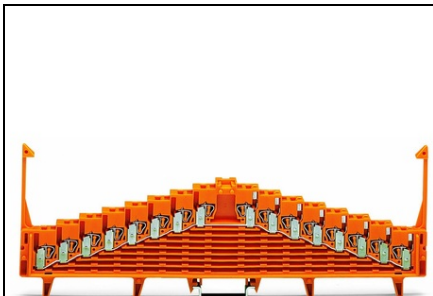

**WAGO 8-LEVEL SAME POTENTIAL TERMINAL BLOCK; FOR 35 X 15
MOUNTING RAIL; 1,50 MM²; LIGHT GRAY**

Tesiune nominala (III/3): 250; V
Tensiune nominala de supratensiune (III/3): 4; kV
Curent nominal: 18; A
Legend (ratings): (III / 3) \hat{a} %TM Overvoltage category III / Pollution degree 3;
Tehnologie conexiune: CAGE CLAMP®;
Tip actionare: Operating tool;
Connectable conductor materials: Copper;
Solid conductor: 0.08 ... 1.5 mm² / 28 ... 16 AWG;
Fine-stranded conductor: 0.08 ... 1.5 mm² / 28 ... 16 AWG;
Strip length: 8 ... 10 mm / 0.31 ... 0.39 inch;
Numar total de conexiuni: 32;
Total number of potentials: 1;
Numar nivele: 8;
Wiring type: Front-entry wiring;
Latime: 7.62 mm / 0.3 inch;
Inaltime from upper-edge of DIN-rail: 58.5 mm / 2.303 inch;
Adancime: 226 mm / 8.898 inch;
Design: horizontal;
Tip montaj: DIN-35 rail;
Marking: a-b-c-d-e-f-g-h--h-g-f-e-d-c-b-a;
Marking level: Center marking;
Culoare: light gray;
Material izolator: Polyamide 66 (PA 66);
Fire load: 1,187; MJ
Greutate: 61,7; g
Tip ambalare: BOX;
Tara de origine: DE;
GTIN: 4045454188412;
Customs tariff number: 85369010000;
Pret: 94,37 lei (TVA inclus)

Detalii online: <https://www.materialeelectrice.ro/8-level-same-potential-terminal-block-for-35-x-15-mounting-rail-1-50-mm2-light-gray-134365>