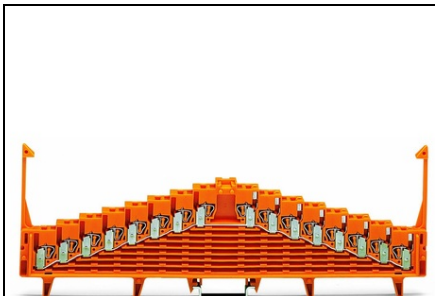

**WAGO 8-LEVEL SAME POTENTIAL TERMINAL BLOCK; FOR 35 X 15
MOUNTING RAIL; 1,50 MM²; LIGHT GRAY**

Tesiune nominala (III/3): 250; V
Tensiune nominala de supratensiune (III/3): 4; kV
Curent nominal: 18; A
Legend (ratings): (III / 3) \hat{a} %TM Overvoltage category III / Pollution degree 3;
Tehnologie conexiune: CAGE CLAMP®;
Tip actionare: Operating tool;
Connectable conductor materials: Copper;
Solid conductor: 0.08 ... 1.5 mm² / 28 ... 16 AWG;
Fine-stranded conductor: 0.08 ... 1.5 mm² / 28 ... 16 AWG;
Strip length: 8 ... 10 mm / 0.31 ... 0.39 inch;
Numar total de conexiuni: 32;
Total number of potentials: 1;
Numar nivele: 8;
Wiring type: Front-entry wiring;
Latime: 7.62 mm / 0.3 inch;
Inaltime from upper-edge of DIN-rail: 58.5 mm / 2.303 inch;
Adancime: 226 mm / 8.898 inch;
Design: horizontal;
Tip montaj: DIN-35 rail;
Marking: 7-6-5-4-3-2-1-0--0-1-2-3-4-5-6-7;
Marking level: Center marking;
Culoare: light gray;
Material izolator: Polyamide 66 (PA 66);
Fire load: 1,187; MJ
Greutate: 61,7; g
Tip ambalare: BOX;
Tara de origine: DE;
GTIN: 4045454188429;
Customs tariff number: 85369010000;
Pret: 94,46 lei (TVA inclus)

Detalii online: <https://www.materialeelectrice.ro/8-level-same-potential-terminal-block-for-35-x-15-mounting-rail-1-50-mm2-light-gray-134363>