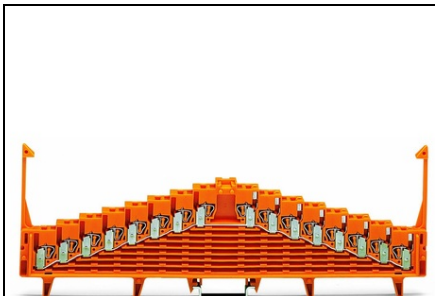

**WAGO 8-LEVEL SAME POTENTIAL TERMINAL BLOCK; FOR 35 X 15
MOUNTING RAIL; 1,50 MM²; LIGHT GRAY**

Tesiune nominala (III/3): 250; V
Tensiune nominala de supratensiune (III/3): 4; kV
Curent nominal: 18; A
Legend (ratings): (III / 3) \hat{a} %TM Overvoltage category III / Pollution degree 3;
Tehnologie conexiune: CAGE CLAMP®;
Tip actionare: Operating tool;
Connectable conductor materials: Copper;
Solid conductor: 0.08 ... 1.5 mm² / 28 ... 16 AWG;
Fine-stranded conductor: 0.08 ... 1.5 mm² / 28 ... 16 AWG;
Strip length: 8 ... 10 mm / 0.31 ... 0.39 inch;
Numar total de conexiuni: 32;
Total number of potentials: 1;
Numar nivele: 8;
Wiring type: Front-entry wiring;
Latime: 7.62 mm / 0.3 inch;
Inaltime from upper-edge of DIN-rail: 58.5 mm / 2.303 inch;
Adancime: 226 mm / 8.898 inch;
Design: horizontal;
Tip montaj: DIN-35 rail;
Marking: h-g-f-e-d-c-b-a--a-b-c-d-e-f-g-h;
Marking level: Center marking;
Culoare: light gray;
Material izolator: Polyamide 66 (PA 66);
Fire load: 1,187; MJ
Greutate: 61,7; g
Tip ambalare: BOX;
Tara de origine: DE;
GTIN: 4045454188443;
Customs tariff number: 85369010000;
Pret: 94,37 lei (TVA inclus)

Detalii online: <https://www.materialeelectrice.ro/8-level-same-potential-terminal-block-for-35-x-15-mounting-rail-1-50-mm2-light-gray-134362>