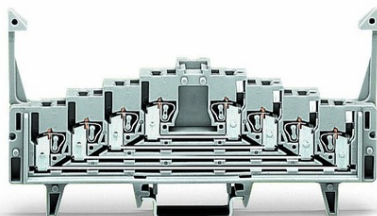

**WAGO 4-LEVEL TERMINAL BLOCK FOR MATRIX PATCHING; FOR 35
X 15 MOUNTING RAIL; 1,50 MM²; WHITE**

Tensiune nominala (III/3): 250; V
Tensiune nominala de supratensiune (III/3): 4; kV
Curent nominal: 12; A
Legend (ratings): (III / 3) \hat{a} %TM Overvoltage category III / Pollution degree 3;
Tehnologie conexiune: CAGE CLAMP®;
Tip actionare: Operating tool;
Connectable conductor materials: Copper;
Solid conductor: 0,08 ... 1,5 mm² / 28 ... 16 AWG;
Fine-stranded conductor: 0,08 ... 1,5 mm² / 28 ... 16 AWG;
Strip length: 8 ... 10 mm / 0.31 ... 0.39 inch;
Numar total de conexiuni: 16;
Total number of potentials: 4;
Numar nivele: 4;
Wiring type: Front-entry wiring;
Latime: 7,62 mm / 0.3 inch;
Inaltime from upper-edge of DIN-rail: 62 mm / 2.441 inch;
Adancime: 126 mm / 4.961 inch;
Design: horizontal type;
Tip montaj: DIN-35 rail;
Marking: 0-1-2-3--3-2-1-0;
Marking level: Center marking;
Culoare: white;
Material izolator: Polyamide 66 (PA 66);
Fire load: 0,598; MJ
Greutate: 33,9; g
Tip ambalare: BOX;
Tara de origine: DE;
GTIN: 4045454189501;
Customs tariff number: 85369010000;
Pret: 53,93 lei (TVA inclus)

Detalii online: <https://www.materialelectrice.ro/4-level-terminal-block-for-matrix-patching-for-35-x-15-mounting-rail-1-50-mm2-white-134345>