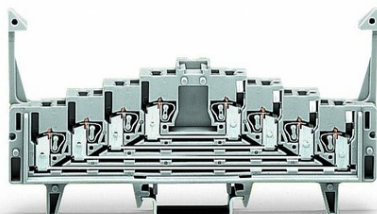

**WAGO 4-LEVEL TERMINAL BLOCK FOR MATRIX PATCHING; FOR 35
X 15 MOUNTING RAIL; 1,50 MM²; WHITE**

Tensiune nominala (III/3): 250; V
Tensiune nominala de supratensiune (III/3): 4; kV
Curent nominal: 12; A
Legend (ratings): (III / 3) \hat{a} %TM Overvoltage category III / Pollution degree 3;
Tehnologie conexiune: CAGE CLAMP®;
Tip actionare: Operating tool;
Connectable conductor materials: Copper;
Solid conductor: 0.08 ... 1.5 mm² / 28 ... 16 AWG;
Fine-stranded conductor: 0.08 ... 1.5 mm² / 28 ... 16 AWG;
Strip length: 8 ... 10 mm / 0.31 ... 0.39 inch;
Numar total de conexiuni: 16;
Total number of potentials: 4;
Numar nivele: 4;
Wiring type: Front-entry wiring;
Latime: 7.62 mm / 0.3 inch;
Inaltime from upper-edge of DIN-rail: 62 mm / 2.441 inch;
Adancime: 126 mm / 4.961 inch;
Design: horizontal;
Tip montaj: DIN-35 rail;
Marking: 3-2-1-0--0-1-2-3;
Marking level: Center marking;
Culoare: white;
Material izolator: Polyamide 66 (PA 66);
Fire load: 0,598; MJ
Greutate: 33,9; g
Tip ambalare: BOX;
Tara de origine: DE;
GTIN: 4045454189525;
Customs tariff number: 85369010000;
Pret: 53,93 lei (TVA inclus)

Detalii online: <https://www.materialelectrice.ro/4-level-terminal-block-for-matrix-patching-for-35-x-15-mounting-rail-1-50-mm2-white-134343>