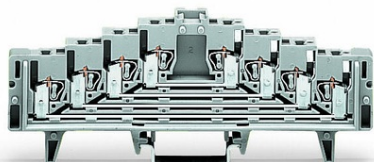

**WAGO 4-LEVEL TERMINAL BLOCK FOR MATRIX PATCHING; FOR 35
X 15 MOUNTING RAIL; 1,50 MM²; WHITE**

Tesiune nominala (III/3): 250; V
Tensiune nominala de supratensiune (III/3): 4; kV
Curent nominal: 12; A
Legend (ratings): (III / 3) \hat{a} %TM Overvoltage category III / Pollution degree 3;
Tehnologie conexiune: CAGE CLAMP®;
Tip actionare: Operating tool;
Connectable conductor materials: Copper;
Solid conductor: 0.08 ... 1.5 mm² / 28 ... 16 AWG;
Fine-stranded conductor: 0.08 ... 1.5 mm² / 28 ... 16 AWG;
Strip length: 8 ... 10 mm / 0.31 ... 0.39 inch;
Numar total de conexiuni: 16;
Total number of potentials: 4;
Numar nivele: 4;
Wiring type: Front-entry wiring;
Latime: 7.62 mm / 0.3 inch;
Inaltime from upper-edge of DIN-rail: 44.5 mm / 1.752 inch;
Adancime: 126 mm / 4.961 inch;
Design: horizontal;
Tip montaj: DIN-35 rail;
Marking: 3-2-1-0--0-1-2-3;
Marking level: Center marking;
Culoare: white;
Material izolator: Polyamide 66 (PA 66);
Fire load: 0,571; MJ
Greutate: 33; g
Tip ambalare: BOX;
Tara de origine: DE;
GTIN: 4045454189709;
Customs tariff number: 85369010000;
Pret: 53,18 lei (TVA inclus)

Detalii online: <https://www.materialeelectrice.ro/4-level-terminal-block-for-matrix-patching-for-35-x-15-mounting-rail-1-50-mm2-white-134339>