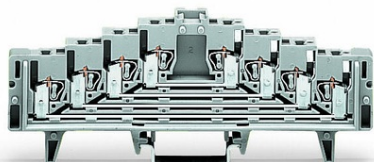

**WAGO 4-LEVEL TERMINAL BLOCK FOR MATRIX PATCHING; FOR 35
X 15 MOUNTING RAIL; 1,50 MM²; WHITE**

Tesiune nominala (III/3): 250; V
Tensiune nominala de supratensiune (III/3): 4; kV
Curent nominal: 12; A
Legend (ratings): (III / 3) \hat{a} %TM Overvoltage category III / Pollution degree 3;
Tehnologie conexiune: CAGE CLAMP®;
Tip actionare: Operating tool;
Connectable conductor materials: Copper;
Solid conductor: 0.08 ... 1.5 mm² / 28 ... 16 AWG;
Fine-stranded conductor: 0.08 ... 1.5 mm² / 28 ... 16 AWG;
Strip length: 8 ... 10 mm / 0.31 ... 0.39 inch;
Numar total de conexiuni: 16;
Total number of potentials: 4;
Numar nivele: 4;
Wiring type: Front-entry wiring;
Latime: 7.62 mm / 0.3 inch;
Inaltime from upper-edge of DIN-rail: 44.5 mm / 1.752 inch;
Adancime: 126 mm / 4.961 inch;
Design: horizontal;
Tip montaj: DIN-35 rail;
Marking: d-c-b-a--a-b-c-d;
Marking level: Center marking;
Culoare: white;
Material izolator: Polyamide 66 (PA 66);
Fire load: 0,571; MJ
Greutate: 33; g
Tip ambalare: BOX;
Tara de origine: DE;
GTIN: 4045454189716;
Customs tariff number: 85369010000;
Pret: 53,20 lei (TVA inclus)

Detalii online: <https://www.materialelectrice.ro/4-level-terminal-block-for-matrix-patching-for-35-x-15-mounting-rail-1-50-mm2-white-134338>