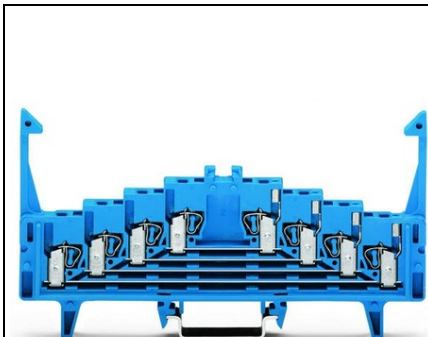

**WAGO 4-LEVEL TERMINAL BLOCK FOR MATRIX PATCHING; FOR 35
X 15 MOUNTING RAIL; 1,50 MM²; BLUE**

Tesiune nominala (III/3): 250; V
Tensiune nominala de supratensiune (III/3): 4; kV
Curent nominal: 12; A
Legend (ratings): (III / 3) \hat{a} %TM Overvoltage category III / Pollution degree 3;
Tehnologie conexiune: CAGE CLAMP®;
Tip actionare: Operating tool;
Connectable conductor materials: Copper;
Solid conductor: 0.08 ... 1.5 mm² / 28 ... 16 AWG;
Fine-stranded conductor: 0.08 ... 1.5 mm² / 28 ... 16 AWG;
Strip length: 8 ... 10 mm / 0.31 ... 0.39 inch;
Numar total de conexiuni: 16;
Total number of potentials: 4;
Numar nivele: 4;
Wiring type: Front-entry wiring;
Latime: 7.62 mm / 0.3 inch;
Inaltime from upper-edge of DIN-rail: 62 mm / 2.441 inch;
Adancime: 126 mm / 4.961 inch;
Design: horizontal;
Tip montaj: DIN-35 rail;
Marking: a-b-c-d--d-c-b-a;
Marking level: Center marking;
Culoare: blue;
Material izolator: Polyamide 66 (PA 66);
Fire load: 0,597; MJ
Greutate: 33,9; g
Tip ambalare: BOX;
Tara de origine: DE;
GTIN: 4045454189747;
Customs tariff number: 85369010000;
Pret: 55,47 lei (TVA inclus)

Detalii online: <https://www.materialeelectrice.ro/4-level-terminal-block-for-matrix-patching-for-35-x-15-mounting-rail-1-50-mm2-blue-134333>