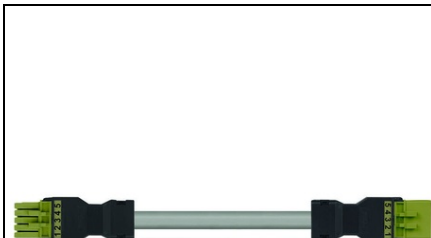

**WAGO PRE-ASSEMBLED INTERCONNECTING CABLE; ECA;  
SOCKET/PLUG; 5-POLE; COD. B; 1 M; 1,00 MM<sup>2</sup>; LIGHT GREEN**

Note on Contact Resistance: approx. 1 mΩ; of contact resistance © approx. 0.25 mΩ; contact transition plug/socket;  
Ratings per: IEC/EN 60664-1;  
Tensiune nominala (III/3): 400; V  
Tensiune nominala de supratensiune (III/3): 6; kV  
Curent nominal: 10; A  
Legend (ratings): (III / 3) %™ Overvoltage category III / Pollution degree 3;  
Tensiune nominala UL 1977: 600; V  
Curent nominal UL 1977: 12; A  
Numar poli: 5;  
Total number of potentials: 5;  
Conductor preparation: tip-bonded;  
Sheathed cable diameter: 7,8 ... 9,3 mm;  
Sectiunea transversala a firului: 1; mm<sup>2</sup>  
Connection type: Socket - Plug;  
Distanta intre pini: 4,4 mm / 0.173 inch;  
Total length: 1; m  
Coding: B;  
Mating force of a plug-in connection: approx. 20 ... 70 N (depending on pole number);  
Retention force of a plug-in connection: when locked: > 80N;  
Unmating force of a plug-in connection: when unlocked: approx. 20 ... 70 N (depending on pole number);  
Number of mating cycles: >200, without resistive load 100, with resistive load IN = 16 A, tested (1.5 mm<sup>2</sup>/16 AWG);  
Connection type: Socket - Plug;  
Type of pre-assembled cable: Interconnecting cable;  
Cable type: Control line 5 x 1;  
Marking: 1 2 3 4 5;  
Protection type: IP20;  
Note on protection type: IP40 when mated;  
Potential marking: 1 2 3 4 5;  
Mismating protection: Yes;  
Locking of plug-in connection: locking lever;  
Locking lever: retrofittable;  
Culoare: light green;  
Material izolator: Polyamide 66 (PA 66);  
Fire class per EN 50575: Eca;  
Contact material: Copper or copper alloy (surface-treated);  
Connector Culoare: light green;  
Printing color of mating face: black;  
Strain relief Culoare: black;  
Printing color of strain relief: white;  
Sheathed cable Culoare: gray;  
Printing color of sheathed cable: black;  
Sheath material: PVC;  
Greutate: 136,5; g  
Processing temperature: -5 ... +40 °C;  
Continuous operating temperature: -35 ... +85 °C;  
Note on continuous operating temperature: PVC cable for temperatures ≤ 70 °C (including halogen-free) Insulating parts for temperatures ≤ 105 °C;  
Tip ambalare: not packed;  
Tara de origine: PL;  
GTIN: 4055143516877;  
Customs tariff number: 85444290900;  
Pret: 98,68 lei (TVA inclus)