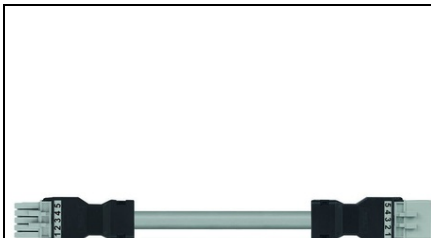

**WAGO PRE-ASSEMBLED INTERCONNECTING CABLE; ECA;
SOCKET/PLUG; 5-POLE; COD. B; 8 M; 1,50 MM²; GRAY**

Note on Contact Resistance: approx. 1 mΩ; of contact resistance © approx. 0.25 mΩ; contact transition plug/socket;
Ratings per: IEC/EN 60664-1;
Tensiune nominala (III/3): 400; V
Tensiune nominala de supratensiune (III/3): 6; kV
Curent nominal: 16; A
Note on Curent nominal: 13 A for 3-pole load 10 A for 4- and 5-pole load;
Legend (ratings): (III / 3) %™ Overvoltage category III / Pollution degree 3;
Tensiune nominala UL 1977: 600; V
Curent nominal UL 1977: 12; A
Numar poli: 5;
Total number of potentials: 5;
Conductor preparation: tip-bonded;
Sheathed cable diameter: 9,3 ... 11,6 mm;
Sectiunea transversala a firului: 1,5; mm²
Connection type: Socket - Plug;
Distanta intre pini: 4,4 mm / 0.173 inch;
Total length: 8; m
Coding: B;
Mating force of a plug-in connection: approx. 20 ... 70 N (depending on pole number);
Retention force of a plug-in connection: when locked: > 80N;
Unmating force of a plug-in connection: when unlocked: approx. 20 ... 70 N (depending on pole number);
Number of mating cycles: >200, without resistive load 100, with resistive load IN = 16 A, tested (1.5 mm²/16 AWG);
Connection type: Socket - Plug;
Type of pre-assembled cable: Interconnecting cable;
Cable type: Control line 5 x 1.5;
Marking: 1 2 3 4 5;
Protection type: IP20;
Note on protection type: IP40 when mated;
Potential marking: 1 2 3 4 5;
Mismating protection: Yes;
Locking of plug-in connection: locking lever;
Locking lever: retrofittable;
Culoare: gray;
Material izolator: Polyamide 66 (PA 66);
Fire class per EN 50575: Eca;
Contact material: Copper or copper alloy (surface-treated);
Connector Culoare: gray;
Printing color of mating face: black;
Strain relief Culoare: black;
Printing color of strain relief: white;
Sheathed cable Culoare: gray;
Printing color of sheathed cable: black;
Sheath material: PVC;
Greutate: 1335,8; g
Processing temperature: -5 ... +40 °C;
Continuous operating temperature: -35 ... +85 °C;
Note on continuous operating temperature: PVC cable for temperatures ≤ 70 °C (including halogen-free) Insulating parts for temperatures ≤ 105 °C;
Tip ambalare: not packed;
Tara de origine: PL;
GTIN: 4055143518383;
Customs tariff number: 85444290900;
Pret: 155,45 lei (TVA inclus)