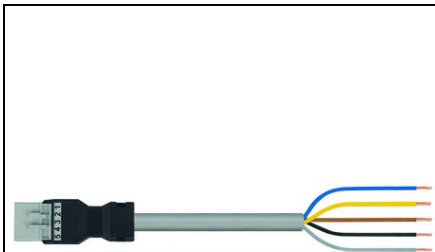

WAGO PRE-ASSEMBLED CONNECTING CABLE; ECA; PLUG/OPEN-ENDED; 5-POLE; COD. B; 8 M; 1,00 MM²; GRAY

Note on Contact Resistance: approx. 1 mΩ; of contact resistance © approx. 0.25 mΩ; contact transition plug/socket;
Ratings per: IEC/EN 60664-1;
Tensiune nominala (III/3): 400; V
Tensiune nominala de supratensiune (III/3): 6; kV
Curent nominal: 10; A
Legend (ratings): (III / 3) %™ Overvoltage category III / Pollution degree 3;
Tensiune nominala UL 1977: 600; V
Curent nominal UL 1977: 12; A
Strip length: 9 mm / 0.35 inch;
Numar poli: 5;
Total number of potentials: 5;
Conductor preparation: tip-bonded;
Sheathed cable diameter: 7,8 ... 9,3 mm;
Sectiunea transversala a firului: 1; mm²
Strip length (outer insulation): 38; mm
Connection type: Plug - Free end;
Distanta intre pini: 4,4 mm / 0.173 inch;
Total length: 8; m
Coding: B;
Mating force of a plug-in connection: approx. 20 ... 70 N (depending on pole number);
Retention force of a plug-in connection: when locked: > 80N;
Unmating force of a plug-in connection: when unlocked: approx. 20 ... 70 N (depending on pole number);
Number of mating cycles: >200, without resistive load 100, with resistive load IN = 16 A, tested (1.5 mm²/16 AWG);
Connection type: Plug - free end;
Type of pre-assembled cable: Connecting cable;
Cable type: Control line 5 x 1;
Marking: 1 2 3 4 5;
Protection type: IP20;
Note on protection type: IP40 when mated;
Potential marking: 1 2 3 4 5;
Mismating protection: Yes;
Locking of plug-in connection: locking lever;
Locking lever: retrofittable;
Culoare: gray;
Material izolator: Polyamide 66 (PA 66);
Fire class per EN 50575: Eca;
Contact material: Copper or copper alloy (surface-treated);
Connector Culoare: gray;
Printing color of mating face: black;
Strain relief Culoare: black;
Printing color of strain relief: white;
Sheathed cable Culoare: gray;
Printing color of sheathed cable: black;
Sheath material: PVC;
Greutate: 907,9; g
Processing temperature: -5 ... +40 °C;
Continuous operating temperature: -35 ... +85 °C;
Note on continuous operating temperature: PVC cable for temperatures ≤ 70 °C (including halogen-free) Insulating parts for temperatures ≤ 105 °C;
Tip ambalare: not packed;
Tara de origine: PL;
GTIN: 4055143517805;
Customs tariff number: 85444290900;
Pret: 116,43 lei (TVA inclus)