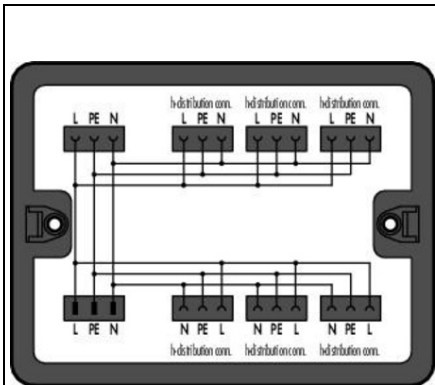

**WAGO DISTRIBUTION BOX; SINGLE-PHASE CURRENT (230 V); 1
INPUT; 13 OUTPUTS; COD. A; MIDI; BLACK**

Note on Contact Resistance: approx. 1 mΩ; of contact resistanceâ€© approx. 0.25 mΩ;,
contact transition plug/socket;
Ratings per: IEC/EN 60664-1;
Tensiune nominala (III/3): 250; V
Tensiune nominala de supratensiune (III/3): 4; kV
Curent nominal: 25; A
Legend (ratings): (III / 3) â‰‰™ Overvoltage category III / Pollution degree 3;
Latime: 190 mm / 7.48 inch;
Inaltime: 30 mm / 1.181 inch;
Adancime: 145 mm / 5.709 inch;
Interne Verdrahtung: 4; mm²
Coding: A;
Tip montaj: Wall, screw mount; Installation on mounting plate;
Protection type: IP20;
Note on protection type: Only when mated (these compact connectors are not designed
for use in open, easily accessible areas).;
Application: General mains applications;
Mismatching protection: Yes;
Locking of plug-in connection: locking lever;
Culoare: black;
Material izolator: Polyamide 66 (PA 66);
Contact material: Copper or copper alloy (surface-treated);
Greutate: 466,5; g
Processing temperature: -5 ... +40 °C;
Continuous operating temperature: -35 ... +85 °C;
Note on continuous operating temperature: Insulating parts for temperatures ≤ 105 °C;
Tip ambalare: BOX;
Tara de origine: DE;
GTIN: 4055143303279;
Customs tariff number: 85366990990;
Pret: 495,06 lei (TVA inclus)

Detalii online: <https://www.materialelectrice.ro/distribution-box-single-phase-current-230-v-1-input-13-outputs-cod-a-midi-black-133466>