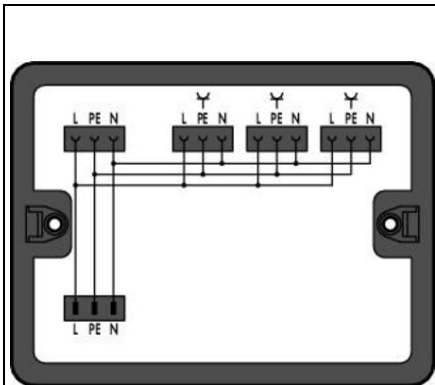

**WAGO DISTRIBUTION BOX; SINGLE-PHASE CURRENT (230 V); 1
INPUT; 4 OUTPUTS; COD. A; MIDI; BLACK**

Note on Contact Resistance: approx. 1 mΩ; of contact resistanceâ€© approx. 0.25 mΩ;,
contact transition plug/socket;
Ratings per: IEC/EN 60664-1;
Tensiune nominala (III/3): 250; V
Tensiune nominala de supratensiune (III/3): 4; kV
Curent nominal: 20; A
Legend (ratings): (III / 3) â‰‰™ Overvoltage category III / Pollution degree 3;
Latime: 190 mm / 7.48 inch;
Inaltime: 30 mm / 1.181 inch;
Adancime: 145 mm / 5.709 inch;
Interne Verdrahtung: 2,5; mm²
Coding: A;
Tip montaj: Wall, screw mount; Installation on mounting plate;
Protection type: IP20;
Note on protection type: Only when mated (these compact connectors are not designed
for use in open, easily accessible areas).;
Application: General mains applications;
Mismatching protection: Yes;
Locking of plug-in connection: locking lever;
Culoare: black;
Material izolator: Polyamide 66 (PA 66);
Contact material: Copper or copper alloy (surface-treated);
Greutate: 284,7; g
Processing temperature: -5 ... +40 °C;
Continuous operating temperature: -35 ... +85 °C;
Note on continuous operating temperature: Insulating parts for temperatures ≤ 105 °C;
Tip ambalare: BOX;
Tara de origine: DE;
GTIN: 4055143932080;
Customs tariff number: 85366990990;
Pret: 208,36 lei (TVA inclus)

Detalii online: <https://www.materialelectrice.ro/distribution-box-single-phase-current-230-v-1-input-4-outputs-cod-a-midi-black-133461>