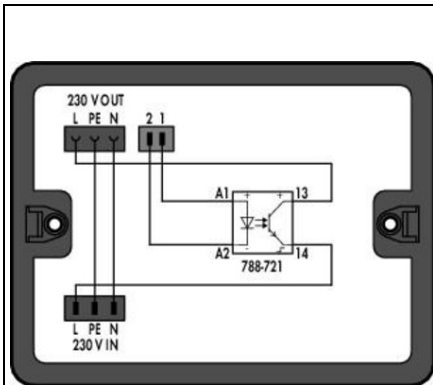

**WAGO DISTRIBUTION BOX; SURGE SWITCH CIRCUIT; 2 INPUTS; 1
OUTPUT; COD. A, B; MINI, MIDI; BLACK**

Note on Contact Resistance: approx. 1 mΩ; of contact resistance © approx. 0.25 mΩ; contact transition plug/socket;
Ratings per: IEC/EN 60664-1;
Legend (ratings): (III / 3) %™ Overvoltage category III / Pollution degree 3;
Latime: 190 mm / 7.48 inch;
Inaltime: 30 mm / 1.181 inch;
Adancime: 145 mm / 5.709 inch;
Tip montaj: Wall, screw mount; Installation on mounting plate;
Protection type: IP20;
Note on protection type: Only when mated (these compact connectors are not designed for use in open, easily accessible areas.);
Mismatching protection: Yes;
Locking of plug-in connection: locking lever;
Culoare: black;
Material izolator: Polyamide 66 (PA 66);
Contact material: Copper or copper alloy (surface-treated);
Greutate: 278,2; g
Processing temperature: -5 ... +40 °C;
Continuous operating temperature: -35 ... +85 °C;
Note on continuous operating temperature: Insulating parts for temperatures ≤ 105 °C;
Tip ambalare: BOX;
Tara de origine: DE;
GTIN: 4055143933391;
Customs tariff number: 85366990990;
Pret: 0,00 lei (TVA inclus)

Detalii online: <https://www.materialelectrice.ro/distribution-box-surge-switch-circuit-2-inputs-1-output-cod-a-b-mini-midi-black-133457>