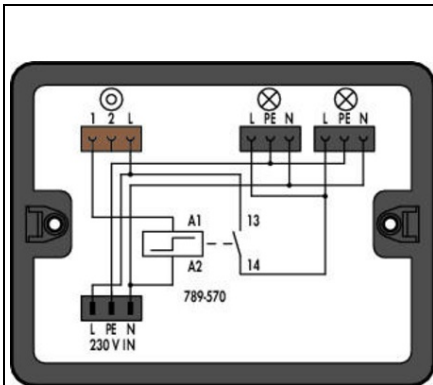

**WAGO DISTRIBUTION BOX; SURGE SWITCH CIRCUIT; 2 INPUTS; 2
OUTPUTS; COD. A; MIDI; BLACK**

Note on Contact Resistance: approx. 1 mΩ; contact resistance ≈ approx. 0.25 mΩ;
contact transition plug/socket;
Ratings per: IEC/EN 60664-1;
Legend (ratings): (III / 3) %™ Overvoltage category III / Pollution degree 3;
Latime: 190 mm / 7.48 inch;
Inaltime: 30 mm / 1.181 inch;
Adancime: 145 mm / 5.709 inch;
Tip montaj: Wall, screw mount; Installation on mounting plate;
Protection type: IP20;
Note on protection type: Only when mated (these compact connectors are not designed
for use in open, easily accessible areas.);
Mismatching protection: Yes;
Locking of plug-in connection: locking lever;
Culoare: black;
Material izolator: Polyamide 66 (PA 66);
Contact material: Copper or copper alloy (surface-treated);
Greutate: 630; g
Processing temperature: -5 ... +40 °C;
Continuous operating temperature: -35 ... +85 °C;
Note on continuous operating temperature: Insulating parts for temperatures ≤ 105 °C;
Tip ambalare: BOX;
Tara de origine: DE;
GTIN: 4055143940856;
Customs tariff number: 85366990990;
Pret: 0,00 lei (TVA inclus)

Detalii online: <https://www.materialeelectrice.ro/distribution-box-surge-switch-circuit-2-inputs-2-outputs-cod-a-midi-black-133456>