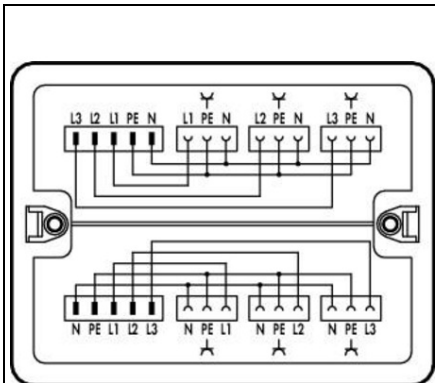

**WAGO DISTRIBUTION BOX; THREE-PHASE TO SINGLE-PHASE
CURRENT (400 V/230 V); 2 INPUTS; 6 OUTPUTS; COD. A; MIDI;
WHITE**

Note on Contact Resistance: approx. 1 mΩ; of contact resistanceâ€© approx. 0.25 mΩ; contact transition plug/socket;
Ratings per: IEC/EN 60664-1;
Legend (ratings): (III / 3) â‰‰™ Overvoltage category III / Pollution degree 3;
Latime: 190 mm / 7.48 inch;
Inaltime: 30 mm / 1.181 inch;
Adancime: 145 mm / 5.709 inch;
Tip montaj: Wall, screw mount; Installation on mounting plate;
Protection type: IP20;
Note on protection type: Only when mated (these compact connectors are not designed for use in open, easily accessible areas.);
Mismating protection: Yes;
Locking of plug-in connection: locking lever;
Culoare: white;
Material izolator: Polyamide 66 (PA 66);
Contact material: Copper or copper alloy (surface-treated);
Greutate: 363,3; g
Processing temperature: -5 ... +40 °C;
Continuous operating temperature: -35 ... +85 °C;
Note on continuous operating temperature: Insulating parts for temperatures ≤ 105 °C;
Tip ambalare: BOX;
Tara de origine: DE;
GTIN: 4055143933384;
Customs tariff number: 85366990990;
Pret: 0,00 lei (TVA inclus)

Detalii online: <https://www.materialelectrice.ro/distribution-box-three-phase-to-single-phase-current-400-v-230-v-2-inputs-6-outputs-cod-a-midi-white-133455>