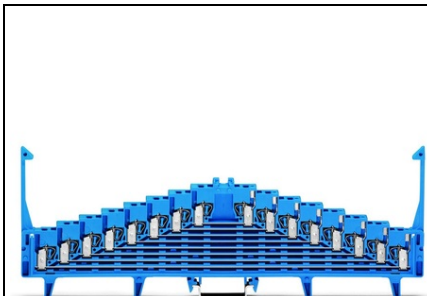

**WAGO 8-LEVEL TERMINAL BLOCK FOR MATRIX PATCHING; FOR 35
X 7.5 MOUNTING RAIL; 1,50 MM²; BLUE**

Tesiune nominala (III/3): 250; V
Tensiune nominala de supratensiune (III/3): 4; kV
Curent nominal: 10; A
Legend (ratings): (III / 3) \hat{a} %TM Overvoltage category III / Pollution degree 3;
Tehnologie conexiune: CAGE CLAMP®;
Tip actionare: Operating tool;
Connectable conductor materials: Copper;
Solid conductor: 0.08 ... 1.5 mm² / 28 ... 16 AWG;
Fine-stranded conductor: 0.08 ... 1.5 mm² / 28 ... 16 AWG;
Strip length: 8 ... 10 mm / 0.31 ... 0.39 inch;
Numar total de conexiuni: 32;
Total number of potentials: 8;
Numar nivele: 8;
Wiring type: Front-entry wiring;
Latime: 7.62 mm / 0.3 inch;
Inaltime from upper-edge of DIN-rail: 76 mm / 2.992 inch;
Adancime: 226 mm / 8.898 inch;
Design: horizontal;
Tip montaj: DIN-35 rail;
Marking: 0-1-2-3-4-5-6-7--7-6-5-4-3-2-1-0;
Marking level: Center marking;
Culoare: blue;
Material izolator: Polyamide 66 (PA 66);
Fire load: 1,187; MJ
Greutate: 73,8; g
Tip ambalare: BOX;
Tara de origine: DE;
GTIN: 4045454187262;
Customs tariff number: 85369010000;
Pret: 107,05 lei (TVA inclus)

Detalii online: <https://www.materialelectrice.ro/8-level-terminal-block-for-matrix-patching-for-35-x-7-5-mounting-rail-1-50-mm2-blue-133160>