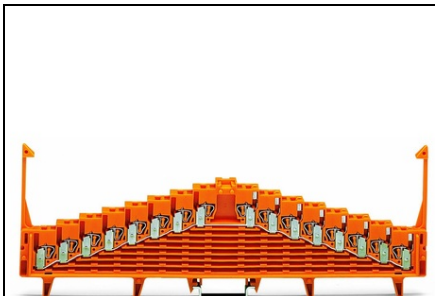

**WAGO 8-LEVEL SAME POTENTIAL TERMINAL BLOCK; FOR 35 X 15
MOUNTING RAIL; 1,50 MM²; LIGHT GRAY**

Tesiune nominala (III/3): 250; V
Tensiune nominala de supratensiune (III/3): 4; kV
Curent nominal: 18; A
Legend (ratings): (III / 3) \hat{a} %TM Overvoltage category III / Pollution degree 3;
Tehnologie conexiune: CAGE CLAMP®;
Tip actionare: Operating tool;
Connectable conductor materials: Copper;
Solid conductor: 0.08 ... 1.5 mm² / 28 ... 16 AWG;
Fine-stranded conductor: 0.08 ... 1.5 mm² / 28 ... 16 AWG;
Strip length: 8 ... 10 mm / 0.31 ... 0.39 inch;
Numar total de conexiuni: 32;
Total number of potentials: 1;
Numar nivele: 8;
Wiring type: Front-entry wiring;
Latime: 7.62 mm / 0.3 inch;
Inaltime from upper-edge of DIN-rail: 58.5 mm / 2.303 inch;
Adancime: 226 mm / 8.898 inch;
Design: horizontal;
Tip montaj: DIN-35 rail;
Marking: plain;
Marking level: Center marking;
Culoare: light gray;
Material izolator: Polyamide 66 (PA 66);
Fire load: 1,187; MJ
Greutate: 61,7; g
Tip ambalare: BOX;
Tara de origine: DE;
GTIN: 4045454188399;
Customs tariff number: 85369010000;
Pret: 89,77 lei (TVA inclus)

Detalii online: <https://www.materialeelectrice.ro/8-level-same-potential-terminal-block-for-35-x-15-mounting-rail-1-50-mm2-light-gray-133062>