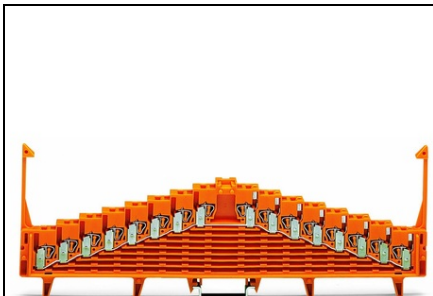

**WAGO 8-LEVEL SAME POTENTIAL TERMINAL BLOCK; FOR 35 X 15
MOUNTING RAIL; 1,50 MM²; ORANGE**

Tesiune nominala (III/3): 250; V
Tensiune nominala de supratensiune (III/3): 4; kV
Curent nominal: 18; A
Legend (ratings): (III / 3) $\hat{\%}$ ™ Overvoltage category III / Pollution degree 3;
Tehnologie conexiune: CAGE CLAMP®;
Tip actionare: Operating tool;
Connectable conductor materials: Copper;
Solid conductor: 0.08 ... 1.5 mm² / 28 ... 16 AWG;
Fine-stranded conductor: 0.08 ... 1.5 mm² / 28 ... 16 AWG;
Strip length: 8 ... 10 mm / 0.31 ... 0.39 inch;
Numar total de conexiuni: 32;
Total number of potentials: 1;
Numar nivele: 8;
Wiring type: Front-entry wiring;
Latime: 7.62 mm / 0.3 inch;
Inaltime from upper-edge of DIN-rail: 58.5 mm / 2.303 inch;
Adancime: 226 mm / 8.898 inch;
Design: horizontal;
Tip montaj: DIN-35 rail;
Marking: h-g-f-e-d-c-b-a--a-b-c-d-e-f-g-h;
Marking level: Center marking;
Culoare: orange;
Material izolator: Polyamide 66 (PA 66);
Fire load: 1,187; MJ
Greutate: 61,7; g
Tip ambalare: BOX;
Tara de origine: DE;
GTIN: 4045454188320;
Customs tariff number: 85369010000;
Pret: 94,37 lei (TVA inclus)

Detalii online: <https://www.materialeelectrice.ro/8-level-same-potential-terminal-block-for-35-x-15-mounting-rail-1-50-mm2-orange-132924>