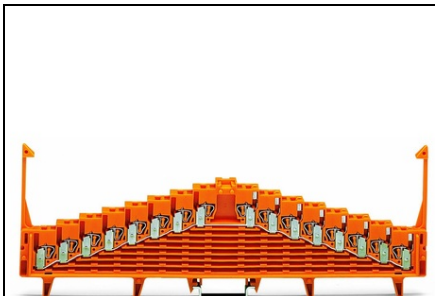

**WAGO 8-LEVEL SAME POTENTIAL TERMINAL BLOCK; FOR 35 X 15
MOUNTING RAIL; 1,50 MM²; LIGHT GRAY**

Tesiune nominala (III/3): 250; V
Tensiune nominala de supratensiune (III/3): 4; kV
Curent nominal: 18; A
Legend (ratings): (III / 3) \hat{a} %TM Overvoltage category III / Pollution degree 3;
Tehnologie conexiune: CAGE CLAMP®;
Tip actionare: Operating tool;
Connectable conductor materials: Copper;
Solid conductor: 0.08 ... 1.5 mm² / 28 ... 16 AWG;
Fine-stranded conductor: 0.08 ... 1.5 mm² / 28 ... 16 AWG;
Strip length: 8 ... 10 mm / 0.31 ... 0.39 inch;
Numar total de conexiuni: 32;
Total number of potentials: 1;
Numar nivele: 8;
Wiring type: Front-entry wiring;
Latime: 7.62 mm / 0.3 inch;
Inaltime from upper-edge of DIN-rail: 76 mm / 2.992 inch;
Adancime: 226 mm / 8.898 inch;
Design: horizontal;
Tip montaj: DIN-35 rail;
Marking: 7-6-5-4-3-2-1-0--0-1-2-3-4-5-6-7;
Marking level: Center marking;
Culoare: light gray;
Material izolator: Polyamide 66 (PA 66);
Fire load: 1,187; MJ
Greutate: 63,6; g
Tip ambalare: BOX;
Tara de origine: DE;
GTIN: 4045454188368;
Customs tariff number: 85369010000;
Pret: 94,99 lei (TVA inclus)

Detalii online: <https://www.materialeelectrice.ro/8-level-same-potential-terminal-block-for-35-x-15-mounting-rail-1-50-mm2-light-gray-132793>