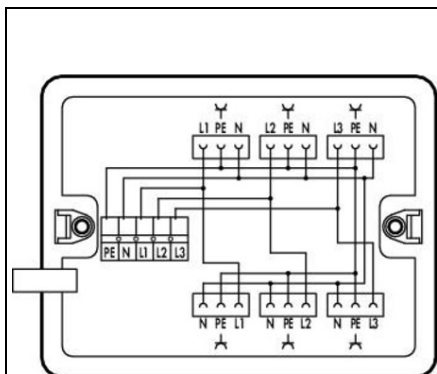

**WAGO DISTRIBUTION BOX; THREE-PHASE TO SINGLE-PHASE
CURRENT (400 V/230 V); SUPPLY CABLE ENTRY; 6 OUTPUTS; COD. A;
MIDI; WHITE**

Note on Contact Resistance: approx. 1 mΩ; of contact resistanceâ€© approx. 0.25 mΩ; contact transition plug/socket;

Legend (ratings): (III / 3) â‰‰™ Overvoltage category III / Pollution degree 3;

Latime: 190 mm / 7.48 inch;

Inaltime: 30 mm / 1.181 inch;

Adancime: 145 mm / 5.709 inch;

Interne Verdrahtung: 4; mm²

Coding: A;

Tip montaj: Wall, screw mount; Installation on mounting plate;

Protection type: IP20;

Note on protection type: Only when mated (these compact connectors are not designed for use in open, easily accessible areas.);