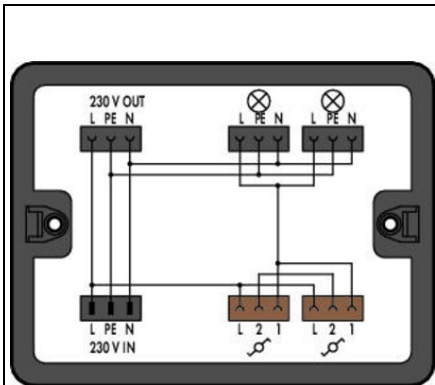

**WAGO DISTRIBUTION BOX; TWO-WAY CIRCUIT; 1 INPUT; 5  
OUTPUTS; COD. A, S; MIDI; BLACK**

Note on Contact Resistance: approx. 1 mΩ; of contact resistanceâ€© approx. 0.25 mΩ;,  
contact transition plug/socket;  
Ratings per: IEC/EN 60664-1;  
Tensiune nominala (III/3): 250; V  
Tensiune nominala de supratensiune (III/3): 4; kV  
Curent nominal: 25; A  
Legend (ratings): (III / 3) â‰‰™ Overvoltage category III / Pollution degree 3;  
Latime: 190 mm / 7.48 inch;  
Inaltime: 30 mm / 1.181 inch;  
Adancime: 145 mm / 5.709 inch;  
Interne Verdrahtung: 4; mm<sup>2</sup>  
Coding: A;  
Tip montaj: Wall, screw mount; Installation on mounting plate;  
Protection type: IP20;  
Note on protection type: Only when mated (these compact connectors are not designed  
for use in open, easily accessible areas).;  
Application: General mains applications;  
Mismating protection: Yes;  
Locking of plug-in connection: locking lever;  
Culoare: black;  
Material izolator: Polyamide 66 (PA 66);  
Contact material: Copper or copper alloy (surface-treated);  
Greutate: 356,1; g  
Processing temperature: -5 ... +40 °C;  
Continuous operating temperature: -35 ... +85 °C;  
Note on continuous operating temperature: Insulating parts for temperatures ≤ 105 °C;  
Tip ambalare: BOX;  
Tara de origine: DE;  
GTIN: 4055143295086;  
Customs tariff number: 85366990990;  
Pret: 238,42 lei (TVA inclus)

Detalii online: <https://www.materialelectrice.ro/distribution-box-two-way-circuit-1-input-5-outputs-cod-a-s-midi-black-132556>