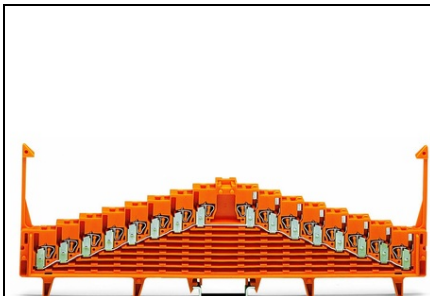

**WAGO 8-LEVEL SAME POTENTIAL TERMINAL BLOCK; FOR 35 X 7.5
MOUNTING RAIL; 1,50 MM²; LIGHT GRAY**

Tesiune nominala (III/3): 250; V
Tensiune nominala de supratensiune (III/3): 4; kV
Curent nominal: 18; A
Legend (ratings): (III / 3) \hat{a} %TM Overvoltage category III / Pollution degree 3;
Tehnologie conexiune: CAGE CLAMP®;
Tip actionare: Operating tool;
Connectable conductor materials: Copper;
Solid conductor: 0.08 ... 1.5 mm² / 28 ... 16 AWG;
Fine-stranded conductor: 0.08 ... 1.5 mm² / 28 ... 16 AWG;
Strip length: 8 ... 10 mm / 0.31 ... 0.39 inch;
Numar total de conexiuni: 32;
Total number of potentials: 1;
Numar nivele: 8;
Wiring type: Front-entry wiring;
Latime: 7.62 mm / 0.3 inch;
Inaltime from upper-edge of DIN-rail: 76 mm / 2.992 inch;
Adancime: 226 mm / 8.898 inch;
Design: horizontal;
Tip montaj: DIN-35 rail;
Marking: 0-1-2-3-4-5-6-7--7-6-5-4-3-2-1-0;
Marking level: Center marking;
Culoare: light gray;
Material izolator: Polyamide 66 (PA 66);
Fire load: 1,187; MJ
Greutate: 61,7; g
Tip ambalare: BOX;
Tara de origine: DE;
GTIN: 4045454187576;
Customs tariff number: 85369010000;
Pret: 94,99 lei (TVA inclus)

Detalii online: <https://www.materialeelectrice.ro/8-level-same-potential-terminal-block-for-35-x-7-5-mounting-rail-1-50-mm2-light-gray-132348>