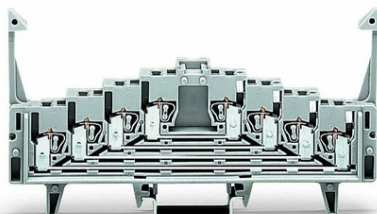

**WAGO 4-LEVEL TERMINAL BLOCK FOR MATRIX PATCHING; FOR 35  
X 7.5 MOUNTING RAIL; 1,50 MM<sup>2</sup>; GRAY**

Tensiune nominala (III/3): 250; V  
Tensiune nominala de supratensiune (III/3): 4; kV  
Curent nominal: 12; A  
Legend (ratings): (III / 3)  $\hat{a}$ %<sup>TM</sup> Overvoltage category III / Pollution degree 3;  
Tehnologie conexiune: CAGE CLAMP®;  
Tip actionare: Operating tool;  
Connectable conductor materials: Copper;  
Solid conductor: 0.08 ... 1.5 mm<sup>2</sup> / 28 ... 16 AWG;  
Fine-stranded conductor: 0.08 ... 1.5 mm<sup>2</sup> / 28 ... 16 AWG;  
Strip length: 8 ... 10 mm / 0.31 ... 0.39 inch;  
Numar total de conexiuni: 16;  
Total number of potentials: 4;  
Numar nivele: 4;  
Wiring type: Front-entry wiring;  
Latime: 7.62 mm / 0.3 inch;  
Inaltime from upper-edge of DIN-rail: 62 mm / 2.441 inch;  
Adancime: 126 mm / 4.961 inch;  
Design: horizontal;  
Tip montaj: DIN-35 rail;  
Marking: 0-1-2-3--3-2-1-0;  
Marking level: Center marking;  
Culoare: gray;  
Material izolator: Polyamide 66 (PA 66);  
Fire load: 0,576; MJ  
Greutate: 33,2; g  
Tip ambalare: BOX;  
Tara de origine: DE;  
GTIN: 4045454188504;  
Customs tariff number: 85369010000;  
Pret: 53,87 lei (TVA inclus)

Detalii online: <https://www.materialelectrice.ro/4-level-terminal-block-for-matrix-patching-for-35-x-7-5-mounting-rail-1-50-mm2-gray-132341>