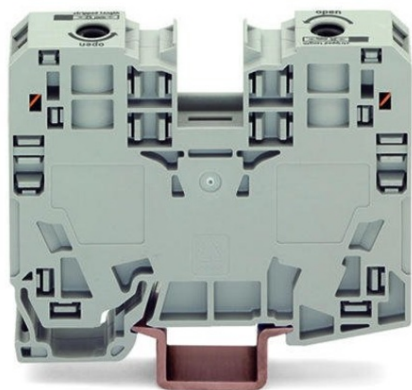

**WAGO 2-CONDUCTOR THROUGH TERMINAL BLOCK; 35 MM²;
LATERAL MARKER SLOTS; ONLY FOR DIN 35 X 15 RAIL; POWER
CAGE CLAMP; 35,00 MM²; BROWN**

Ratings per: IEC/EN 60947-7-1;
Tensiune nominala (III/3): 1000; V
Tensiune nominala de supratensiune (III/3): 8; kV
Curent nominal: 125; A
Legend (ratings): (III / 3) $\hat{\%}$ ™ Overvoltage category III / Pollution degree 3;
Tehnologie conexiune: POWER CAGE CLAMP;
Tip actionare: Operating tool;
Connectable conductor materials: Copper;
Solid conductor: 6 ... 35 mm² / 10 ... 2 AWG;
Stranded conductor: 6 ... 35 mm² / 10 ... 2 AWG;
Fine-stranded conductor: 6 ... 35 mm² / 10 ... 2 AWG;
Strip length: 25 mm / 0.98 inch;
Numar total de conexiuni: 2;
Total number of potentials: 1;
Numar nivele: 1;
Wiring type: Side-entry wiring;
Latime: 16 mm / 0.63 inch;
Inaltime from upper-edge of DIN-rail: 63 mm / 2.48 inch;
Adancime: 86 mm / 3.386 inch;
Design: horizontal type;
Tip montaj: DIN-35 rail;
Marking level: Side marking;
Culoare: brown;
Material izolator: Polyamide 66 (PA 66);
Greutate: 80,2; g
Tip ambalare: BOX;
Tara de origine: PL;
GTIN: 4055143679459;
Customs tariff number: 85369010000;
Pret: 44,89 lei (TVA inclus)

Detalii online: <https://www.materialelectrice.ro/2-conductor-through-terminal-block-35-mm2-lateral-marker-slots-only-for-din-35-x-15-rail-power-cage-clamp-35-00-mm2-brown-132278>