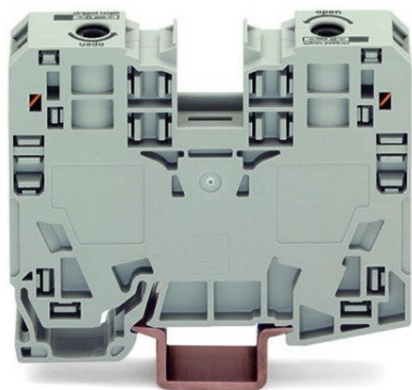

**WAGO 2-CONDUCTOR THROUGH TERMINAL BLOCK; 35 MM²;
LATERAL MARKER SLOTS; ONLY FOR DIN 35 X 15 RAIL; POWER
CAGE CLAMP; 35,00 MM²; BROWN**

Ratings per: IEC/EN 60947-7-1;
Tensiune nominala (III/3): 1000; V
Tensiune nominala de supratensiune (III/3): 8; kV
Curent nominal: 125; A
Legend (ratings): (III / 3) $\hat{\%}$ ™ Overvoltage category III / Pollution degree 3;
Tehnologie conexiune: POWER CAGE CLAMP;
Tip actionare: Operating tool;
Connectable conductor materials: Copper;
Solid conductor: 6 ... 35 mm² / 10 ... 2 AWG;
Stranded conductor: 6 ... 35 mm² / 10 ... 2 AWG;
Fine-stranded conductor: 6 ... 35 mm² / 10 ... 2 AWG;
Strip length: 25 mm / 0.98 inch;
Numar total de conexiuni: 2;
Total number of potentials: 1;
Numar nivele: 1;
Wiring type: Side-entry wiring;
Latime: 16 mm / 0.63 inch;
Inaltime from upper-edge of DIN-rail: 63 mm / 2.48 inch;
Adancime: 86 mm / 3.386 inch;
Design: horizontal type;
Tip montaj: DIN-35 rail;
Marking level: Side marking;
Culoare: brown;
Material izolator: Polyamide 66 (PA 66);
Greutate: 80,2; g
Tip ambalare: BOX;
Tara de origine: PL;
GTIN: 4055143679459;
Customs tariff number: 85369010000;
Pret: 44,88 lei (TVA inclus)

Detalii online: <https://www.materialelectrice.ro/2-conductor-through-terminal-block-35-mm2-lateral-marker-slots-only-for-din-35-x-15-rail-power-cage-clamp-35-00-mm2-brown-132278>