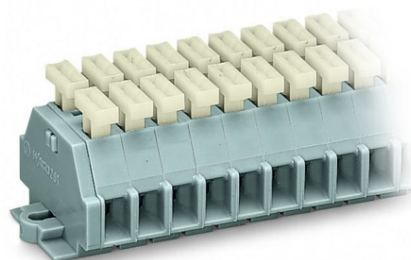

Furnizor: **Sc Trivolt Distribution SRL**
Reg. com.: J23/3300/2016
CIF: RO36421140
Adresa: Strada Apusului nr 3 (primul
sens giratoriu Tehodor Pallady-
Autostrada Soarelui), Catelu, Ilfov
Banca: BRD
IBAN: RO34BRDE441SV13182234410

**WAGO 2-CONDUCTOR TERMINAL STRIP; 11-POLE; ON BOTH SIDES
WITH PUSH-BUTTONS; WITH FIXING FLANGES; FOR SCREW OR
SIMILAR MOUNTING TYPES; FIXING HOLE 3.2 MM Å; 2.5 MMÅ²;
CAGE CLAMPÅ; 2,50 MMÅ²; GRAY**

Tesiune nominala (III/3): 500; V
Tensiune nominala de supratensiune (III/3): 6; kV
Curent nominal: 24; A
Legend (ratings): (III / 3) Å%™ Overvoltage category III / Pollution degree 3;
Tehnologie conexiune: CAGE CLAMPÅ;
Tip actionare: Operating tool; Push-button;
Connectable conductor materials: Copper;
Solid conductor: 0.08 ... 2.5 mm² / 28 ... 14 AWG;
Fine-stranded conductor: 0.08 ... 2.5 mm² / 28 ... 14 AWG;
Strip length: 8 ... 9 mm / 0.31 ... 0.35 inch;
Numar poli: 11;
Numar total de conexiuni: 22;
Total number of potentials: 11;
Numar nivele: 1;
Wiring type: Side-entry wiring;
Latime: 80.5 mm / 3.169 inch;
Inaltime de la fata: 23.2 mm / 0.913 inch;
Adancime: 28 mm / 1.102 inch;
Module Latime: 6 mm / 0.236 inch;
Design: horizontal;
Tip montaj: Mounting flange;
Marking level: Side marking;
Culoare: gray;
Fire load: 0,594; MJ
Greutate: 29,8; g
Tip ambalare: BOX;
Tara de origine: DE;
GTIN: 4044918618991;
Customs tariff number: 85369010000;
Pret: 32,11 lei (TVA inclus)

Detalii online: <https://www.materialeelectrice.ro/2-conductor-terminal-strip-11-pole-on-both-sides-with-push-buttons-with-fixing-flanges-for-screw-or-similar-mounting-types-fixing-hole-3-2-mm-oe-2-5-mm2-cage-clamp-2-50-mm2-gray-132261>