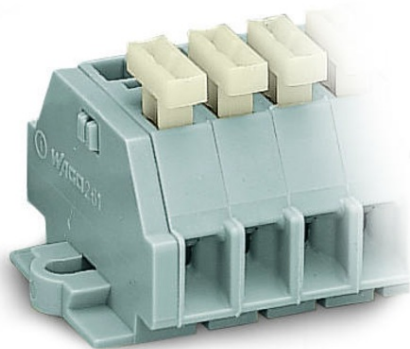

Furnizor: **Sc Trivolt Distribution SRL**
Reg. com.: J23/3300/2016
CIF: RO36421140
Adresa: Strada Apusului nr 3 (primul
sens giratoriu Tehodor Pallady-
Autostrada Soarelui), Catelu, Ilfov
Banca: BRD
IBAN: RO34BRDE441SV13182234410

**WAGO 2-CONDUCTOR TERMINAL STRIP; 3-POLE; ON ONE SIDE
WITH PUSH-BUTTONS; WITH FIXING FLANGES; FOR SCREW OR
SIMILAR MOUNTING TYPES; FIXING HOLE 3.2 MM Å; 2.5 MMÅ²;
CAGE CLAMPÅ; 2,50 MMÅ²; GRAY**

Tensiune nominala (III/3): 500; V
Tensiune nominala de supratensiune (III/3): 6; kV
Curent nominal: 24; A
Legend (ratings): (III / 3) Å%™ Overvoltage category III / Pollution degree 3;
Tehnologie conexiune: CAGE CLAMPÅ;
Tip actionare: Operating tool; Push-button;
Connectable conductor materials: Copper;
Solid conductor: 0.08 ... 2.5 mm² / 28 ... 14 AWG;
Fine-stranded conductor: 0.08 ... 2.5 mm² / 28 ... 14 AWG;
Strip length: 8 ... 9 mm / 0.31 ... 0.35 inch;
Numar poli: 3;
Numar total de conexiuni: 6;
Total number of potentials: 3;
Numar nivele: 1;
Wiring type: Side-entry wiring;
Latime: 32.5 mm / 1.28 inch;
Inaltime de la fata: 23.2 mm / 0.913 inch;
Adancime: 28 mm / 1.102 inch;
Module Latime: 6 mm / 0.236 inch;
Design: horizontal;
Tip montaj: Mounting flange;
Marking level: Side marking;
Culoare: gray;
Fire load: 0,171; MJ
Greutate: 8,4; g
Product Group: 9 (Std. Chassis Mt. Blocks);
Tip ambalare: BOX;
Tara de origine: DE;
GTIN: 4044918618397;
Customs tariff number: 85369010000;
Pret: 8,77 lei (TVA inclus)

Detalii online: <https://www.materialelectrice.ro/2-conductor-terminal-strip-3-pole-on-one-side-with-push-buttons-with-fixing-flanges-for-screw-or-similar-mounting-types-fixing-hole-3-2-mm-oe-2-5-mm2-cage-clamp-2-50-mm2-gray-132198>