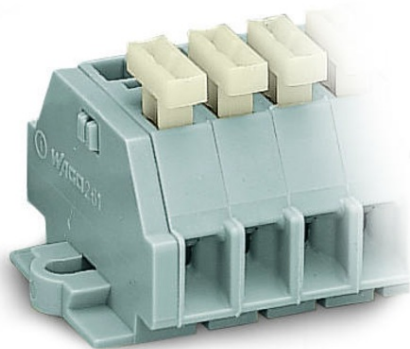

Furnizor: **Sc Trivolt Distribution SRL**
Reg. com.: J23/3300/2016
CIF: RO36421140
Adresa: Strada Apusului nr 3 (primul
sens giratoriu Tehodor Pallady-
Autostrada Soarelui), Catelu, Ilfov
Banca: BRD
IBAN: RO34BRDE441SV13182234410

**WAGO 2-CONDUCTOR TERMINAL STRIP; 10-POLE; ON ONE SIDE
WITH PUSH-BUTTONS; WITH FIXING FLANGES; FOR SCREW OR
SIMILAR MOUNTING TYPES; FIXING HOLE 3.2 MM Å; 2.5 MMÅ²;
CAGE CLAMPÅ; 2,50 MMÅ²; GRAY**

Tensiune nominala (III/3): 500; V
Tensiune nominala de supratensiune (III/3): 6; kV
Curent nominal: 24; A
Legend (ratings): (III / 3) Å%™ Overvoltage category III / Pollution degree 3;
Tehnologie conexiune: CAGE CLAMPÅ;
Tip actionare: Operating tool; Push-button;
Connectable conductor materials: Copper;
Solid conductor: 0.08 ... 2.5 mm² / 28 ... 14 AWG;
Fine-stranded conductor: 0.08 ... 2.5 mm² / 28 ... 14 AWG;
Strip length: 8 ... 9 mm / 0.31 ... 0.35 inch;
Numar poli: 10;
Numar total de conexiuni: 20;
Total number of potentials: 10;
Numar nivele: 1;
Wiring type: Side-entry wiring;
Latime: 74.5 mm / 2.933 inch;
Inaltime de la fata: 23.2 mm / 0.913 inch;
Adancime: 28 mm / 1.102 inch;
Module Latime: 6 mm / 0.236 inch;
Design: horizontal;
Tip montaj: Mounting flange;
Marking level: Side marking;
Culoare: gray;
Fire load: 0,493; MJ
Greutate: 25,7; g
Tip ambalare: BOX;
Tara de origine: DE;
GTIN: 4044918618953;
Customs tariff number: 85369010000;
Pret: 27,35 lei (TVA inclus)

Detalii online: <https://www.materialeelectrice.ro/2-conductor-terminal-strip-10-pole-on-one-side-with-push-buttons-with-fixing-flanges-for-screw-or-similar-mounting-types-fixing-hole-3-2-mm-oe-2-5-mm2-cage-clamp-2-50-mm2-gray-132183>