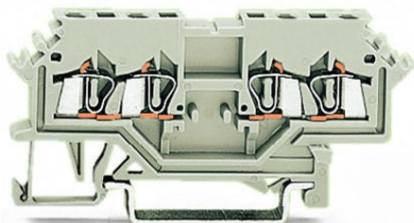

**WAGO DOUBLE POTENTIAL TERMINAL BLOCK; 1.5 MM<sup>2</sup>; SUITABLE FOR EX E II APPLICATIONS; LATERAL MARKER SLOTS; FOR DIN-RAIL 35 X 15 AND 35 X 7.5; CAGE CLAMP®; 1.50 MM<sup>2</sup>; LIGHT GRAY**

Ratings per: IEC/EN 60947-7-1;  
Tensiune nominala EN (Ex e II): 550; V  
Curent nominal (Ex e II): 15; A  
Tehnologie conexiune: CAGE CLAMP®;  
Tip actionare: Operating tool;  
Connectable conductor materials: Copper;  
Solid conductor: 0.08 ... 1.5 mm<sup>2</sup> / 28 ... 16 AWG;  
Fine-stranded conductor: 0.08 ... 1.5 mm<sup>2</sup> / 28 ... 16 AWG;  
Strip length: 8 ... 9 mm / 0.31 ... 0.35 inch;  
Numar total de conexiuni: 4;  
Total number of potentials: 2;  
Numar nivele: 1;  
Wiring type: Front-entry wiring;  
Latime: 4 mm / 0.157 inch;  
Inaltime from upper-edge of DIN-rail: 27 mm / 1.063 inch;  
Adancime: 68 mm / 2.677 inch;  
Design: horizontal;  
Tip montaj: DIN-35 rail;  
Marking level: Side marking;  
Culoare: light gray;  
Material izolator: Polyamide 66 (PA 66);  
Fire load: 0,103; MJ  
Greutate: 5,6; g  
Product Group: 1 (Rail Mounted Terminal Blocks);  
Tip ambalare: BOX;  
Tara de origine: DE;  
GTIN: 4044918506540;  
Customs tariff number: 85369010000;  
Pret: 10,62 lei (TVA inclus)

Detalii online: <https://www.materialelectrice.ro/double-potential-terminal-block-1-5-mm2-suitable-for-ex-e-ii-applications-lateral-marker-slots-for-din-rail-35-x-15-and-35-x-7-5-cage-clamp-1-50-mm2-light-gray-132106>