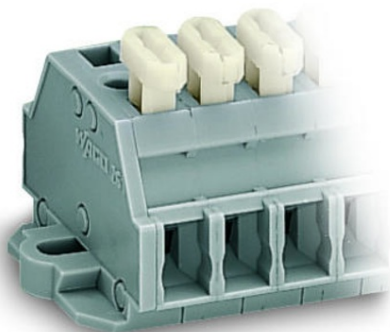

Furnizor: **Sc Trivolt Distribution SRL**
Reg. com.: J23/3300/2016
CIF: RO36421140
Adresa: Strada Apusului nr 3 (primul
sens giratoriu Tehodor Pallady-
Autostrada Soarelui), Catelu, Ilfov
Banca: BRD
IBAN: RO34BRDE441SV13182234410

WAGO 2-CONDUCTOR TERMINAL STRIP; 12-POLE; ON ONE SIDE WITH PUSH-BUTTONS; WITH FIXING FLANGES; FOR SCREW OR SIMILAR MOUNTING TYPES; FIXING HOLE 3.2 MM Å; 2.5 MMÅ²; CAGE CLAMPÅ; 2,50 MMÅ²; GRAY

Tensiune nominala (III/3): 500; V
Tensiune nominala de supratensiune (III/3): 6; kV
Curent nominal: 24; A
Legend (ratings): (III / 3) Å%™ Overvoltage category III / Pollution degree 3;
Tehnologie conexiune: CAGE CLAMPÅ;
Tip actionare: Operating tool; Push-button;
Connectable conductor materials: Copper;
Solid conductor: 0.08 ... 2.5 mm² / 28 ... 14 AWG;
Fine-stranded conductor: 0.08 ... 2.5 mm² / 28 ... 14 AWG;
Strip length: 8 ... 9 mm / 0.31 ... 0.35 inch;
Numar poli: 12;
Numar total de conexiuni: 24;
Total number of potentials: 12;
Numar nivele: 1;
Wiring type: Side-entry wiring;
Latime: 85.6 mm / 3.37 inch;
Inaltime de la fata: 23.2 mm / 0.913 inch;
Adancime: 28 mm / 1.102 inch;
Module Latime: 6 mm / 0.236 inch;
Design: horizontal;
Tip montaj: Mounting flange;
Marking level: Side marking;
Culoare: gray;
Fire load: 0,618; MJ
Greutate: 31,8; g
Tip ambalare: BOX;
Tara de origine: DE;
GTIN: 4044918626972;
Customs tariff number: 85369010000;
Pret: 32,59 lei (TVA inclus)

Detalii online: <https://www.materialeelectrice.ro/2-conductor-terminal-strip-12-pole-on-one-side-with-push-buttons-with-fixing-flanges-for-screw-or-similar-mounting-types-fixing-hole-3-2-mm-oe-2-5-mm2-cage-clamp-2-50-mm2-gray-132061>