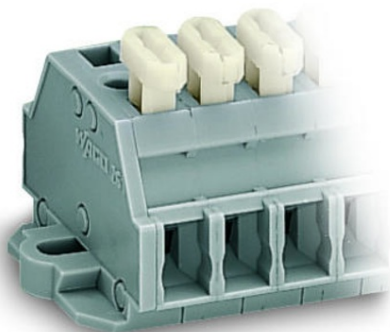

Furnizor: **Sc Trivolt Distribution SRL**
Reg. com.: J23/3300/2016
CIF: RO36421140
Adresa: Strada Apusului nr 3 (primul
sens giratoriu Tehodor Pallady-
Autostrada Soarelui), Catelu, Ilfov
Banca: BRD
IBAN: RO34BRDE441SV13182234410

**WAGO 2-CONDUCTOR TERMINAL STRIP; 12-POLE; ON ONE SIDE
WITH PUSH-BUTTONS; WITH FIXING FLANGES; FOR SCREW OR
SIMILAR MOUNTING TYPES; FIXING HOLE 3.2 MM Å; 2.5 MMÅ²;
CAGE CLAMPÅ; 2,50 MMÅ²; GRAY**

Tensiune nominala (III/3): 500; V
Tensiune nominala de supratensiune (III/3): 6; kV
Curent nominal: 24; A
Legend (ratings): (III / 3) Å%™ Overvoltage category III / Pollution degree 3;
Tehnologie conexiune: CAGE CLAMPÅ;
Tip actionare: Operating tool; Push-button;
Connectable conductor materials: Copper;
Solid conductor: 0.08 ... 2.5 mm² / 28 ... 14 AWG;
Fine-stranded conductor: 0.08 ... 2.5 mm² / 28 ... 14 AWG;
Strip length: 8 ... 9 mm / 0.31 ... 0.35 inch;
Numar poli: 12;
Numar total de conexiuni: 24;
Total number of potentials: 12;
Numar nivele: 1;
Wiring type: Side-entry wiring;
Latime: 85.6 mm / 3.37 inch;
Inaltime de la fata: 23.2 mm / 0.913 inch;
Adancime: 28 mm / 1.102 inch;
Module Latime: 6 mm / 0.236 inch;
Design: horizontal;
Tip montaj: Mounting flange;
Marking level: Side marking;
Culoare: gray;
Fire load: 0,618; MJ
Greutate: 31,8; g
Tip ambalare: BOX;
Tara de origine: DE;
GTIN: 4044918626972;
Customs tariff number: 85369010000;
Pret: 32,59 lei (TVA inclus)

Detalii online: <https://www.materialelectrice.ro/2-conductor-terminal-strip-12-pole-on-one-side-with-push-buttons-with-fixing-flanges-for-screw-or-similar-mounting-types-fixing-hole-3-2-mm-oe-2-5-mm2-cage-clamp-2-50-mm2-gray-132061>