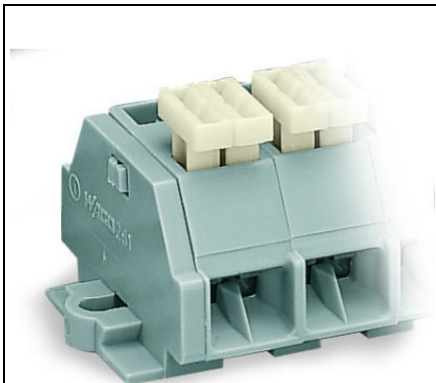

Furnizor: **Sc Trivolt Distribution SRL**
Reg. com.: J23/3300/2016
CIF: RO36421140
Adresa: Strada Apusului nr 3 (primul
sens giratoriu Tehodor Pallady-
Autostrada Soarelui), Catelu, Ilfov
Banca: BRD
IBAN: RO34BRDE441SV13182234410

WAGO 4-CONDUCTOR TERMINAL STRIP; 12-POLE; ON ONE SIDE WITH PUSH-BUTTONS; WITH FIXING FLANGES; FOR SCREW OR SIMILAR MOUNTING TYPES; FIXING HOLE 3.2 MM Å; 2.5 MMÅ²; CAGE CLAMPÅ; 2,50 MMÅ²; GRAY

Tesiune nominala (III/3): 500; V
Tensiune nominala de supratensiune (III/3): 6; kV
Curent nominal: 24; A
Legend (ratings): (III / 3) Å%™ Overvoltage category III / Pollution degree 3;
Tehnologie conexiune: CAGE CLAMPÅ;
Tip actionare: Operating tool; Push-button;
Connectable conductor materials: Copper;
Solid conductor: 0.08 ... 2.5 mm² / 28 ... 14 AWG;
Fine-stranded conductor: 0.08 ... 2.5 mm² / 28 ... 14 AWG;
Strip length: 8 ... 9 mm / 0.31 ... 0.35 inch;
Numar poli: 12;
Numar total de conexiuni: 48;
Total number of potentials: 12;
Numar nivele: 1;
Wiring type: Side-entry wiring;
Latime: 134.5 mm / 5.295 inch;
Inaltime de la fata: 23.2 mm / 0.913 inch;
Adancime: 28 mm / 1.102 inch;
Module Latime: 10 mm / 0.394 inch;
Design: horizontal;
Tip montaj: Mounting flange;
Marking level: Side marking;
Culoare: gray;
Fire load: 0,873; MJ
Greutate: 50,6; g
Product Group: 9 (Std. Chassis Mt. Blocks);
Tip ambalare: BOX;
Tara de origine: DE;
GTIN: 4044918613071;
Customs tariff number: 85369010000;
Pret: 54,70 lei (TVA inclus)

Detalii online: <https://www.materialelectrice.ro/4-conductor-terminal-strip-12-pole-on-one-side-with-push-buttons-with-fixing-flanges-for-screw-or-similar-mounting-types-fixing-hole-3-2-mm-oe-2-5-mm2-cage-clamp-2-50-mm2-gray-131906>