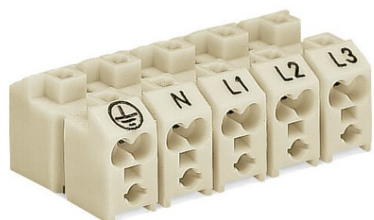

WAGO POWER SUPPLY CONNECTOR; 1,50 MMÂ²; WHITE

Tensiune nominala (III/2): 400; V
Tensiune nominala de supratensiune (III/2): 4; kV
Curent nominal: 18; A
Legend (ratings): (III / 2) â‰‰™ Overvoltage category III / Pollution degree 2;
Certificari: UL 1059;
Tehnologie conexiune: PUSH WIRE®;
Strip length: 8 ... 9 mm / 0.31 ... 0.35 inch;
Numar poli: 4;
Numar total de conexiuni: 16;
Total number of potentials: 4;
Numar tipuri de conexiuni: 1;
Latime: 38,5 mm / 1.516 inch;
Inaltime: 15,3 mm / 0.602 inch;
Adancime: 24,5 mm / 0.965 inch;
Culoare: white;
Fire load: 0,192; MJ
Greutate: 11,7; g
Product Group: 8 (Misc. Chassis Mount Blocks);
Tip ambalare: bag;
Tara de origine: PL;
GTIN: 4044918396592;
Customs tariff number: 85369010000;
Pret: 7,11 lei (TVA inclus)