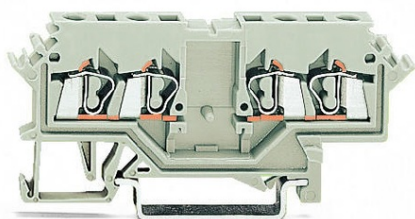

**WAGO DOUBLE POTENTIAL TERMINAL BLOCK; 2.5 MM<sup>2</sup>; SUITABLE FOR EX E II APPLICATIONS; LATERAL MARKER SLOTS; FOR DIN-RAIL 35 X 15 AND 35 X 7.5; CAGE CLAMP®; 2,50 MM<sup>2</sup>; LIGHT GRAY**

Ratings per: IEC/EN 60947-7-1;  
Tensiune nominala EN (Ex e II): 550; V  
Curent nominal (Ex e II): 22; A  
Tehnologie conexiune: CAGE CLAMP®;  
Tip actionare: Operating tool;  
Connectable conductor materials: Copper; Aluminum;  
Solid conductor: 0.08 ... 2.5 mm<sup>2</sup> / 28 ... 12 AWG;  
Fine-stranded conductor: 0.08 ... 2.5 mm<sup>2</sup> / 28 ... 12 AWG;  
Strip length: 8 ... 9 mm / 0.31 ... 0.35 inch;  
Numar total de conexiuni: 4;  
Total number of potentials: 2;  
Numar nivele: 1;  
Wiring type: Front-entry wiring;  
Note (conductor cross-section): 12 AWG: THHN, THWN;  
Latime: 5 mm / 0.197 inch;  
Inaltime from upper-edge of DIN-rail: 28 mm / 1.102 inch;  
Adancime: 73 mm / 2.874 inch;  
Design: horizontal;  
Tip montaj: DIN-35 rail;  
Marking level: Side marking;  
Culoare: light gray;  
Material izolator: Polyamide 66 (PA 66);  
Fire load: 0,142; MJ  
Greutate: 8,2; g  
Product Group: 1 (Rail Mounted Terminal Blocks);  
Tip ambalare: BOX;  
Tara de origine: DE;  
GTIN: 4044918395700;  
Customs tariff number: 85369010000;  
Pret: 13,54 lei (TVA inclus)

Detalii online: <https://www.materialelectrice.ro/double-potential-terminal-block-2-5-mm2-suitable-for-ex-e-ii-applications-lateral-marker-slots-for-din-rail-35-x-15-and-35-x-7-5-cage-clamp-2-50-mm2-light-gray-131487>