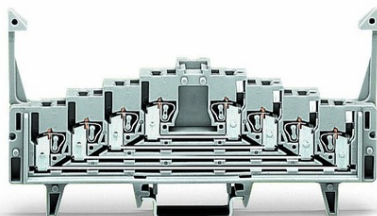

**WAGO 4-LEVEL TERMINAL BLOCK FOR MATRIX PATCHING; FOR 35  
X 7.5 MOUNTING RAIL; 1,50 MM<sup>2</sup>; GRAY**

Tensiune nominala (III/3): 250; V  
Tensiune nominala de supratensiune (III/3): 4; kV  
Curent nominal: 12; A  
Legend (ratings): (III / 3)  $\hat{a}$ %<sup>TM</sup> Overvoltage category III / Pollution degree 3;  
Tehnologie conexiune: CAGE CLAMP®;  
Tip actionare: Operating tool;  
Connectable conductor materials: Copper;  
Solid conductor: 0.08 ... 1.5 mm<sup>2</sup> / 28 ... 16 AWG;  
Fine-stranded conductor: 0.08 ... 1.5 mm<sup>2</sup> / 28 ... 16 AWG;  
Strip length: 8 ... 10 mm / 0.31 ... 0.39 inch;  
Numar total de conexiuni: 16;  
Total number of potentials: 4;  
Numar nivele: 4;  
Wiring type: Front-entry wiring;  
Latime: 7.62 mm / 0.3 inch;  
Inaltime from upper-edge of DIN-rail: 62 mm / 2.441 inch;  
Adancime: 126 mm / 4.961 inch;  
Design: horizontal;  
Tip montaj: DIN-35 rail;  
Marking: 3-2-1-0--0-1-2-3;  
Marking level: Center marking;  
Culoare: gray;  
Material izolator: Polyamide 66 (PA 66);  
Fire load: 0,576; MJ  
Greutate: 33,2; g  
Tip ambalare: BOX;  
Tara de origine: DE;  
GTIN: 4045454188535;  
Customs tariff number: 85369010000;  
Pret: 53,86 lei (TVA inclus)

Detalii online: <https://www.materialeelectrice.ro/4-level-terminal-block-for-matrix-patching-for-35-x-7-5-mounting-rail-1-50-mm2-gray-131468>