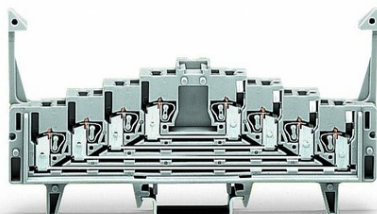

**WAGO 4-LEVEL TERMINAL BLOCK FOR MATRIX PATCHING; FOR 35
X 7.5 MOUNTING RAIL; 1,50 MM²; GRAY**

Tensiune nominala (III/3): 250; V
Tensiune nominala de supratensiune (III/3): 4; kV
Curent nominal: 12; A
Legend (ratings): (III / 3) \hat{a} %TM Overvoltage category III / Pollution degree 3;
Tehnologie conexiune: CAGE CLAMP®;
Tip actionare: Operating tool;
Connectable conductor materials: Copper;
Solid conductor: 0.08 ... 1.5 mm² / 28 ... 16 AWG;
Fine-stranded conductor: 0.08 ... 1.5 mm² / 28 ... 16 AWG;
Strip length: 8 ... 10 mm / 0.31 ... 0.39 inch;
Numar total de conexiuni: 16;
Total number of potentials: 4;
Numar nivele: 4;
Wiring type: Front-entry wiring;
Latime: 7.62 mm / 0.3 inch;
Inaltime from upper-edge of DIN-rail: 62 mm / 2.441 inch;
Adancime: 126 mm / 4.961 inch;
Design: horizontal;
Tip montaj: DIN-35 rail;
Marking: 3-2-1-0--0-1-2-3;
Marking level: Center marking;
Culoare: gray;
Material izolator: Polyamide 66 (PA 66);
Fire load: 0,576; MJ
Greutate: 33,2; g
Tip ambalare: BOX;
Tara de origine: DE;
GTIN: 4045454188535;
Customs tariff number: 85369010000;
Pret: 53,91 lei (TVA inclus)

Detalii online: <https://www.materialelectrice.ro/4-level-terminal-block-for-matrix-patching-for-35-x-7-5-mounting-rail-1-50-mm2-gray-131468>